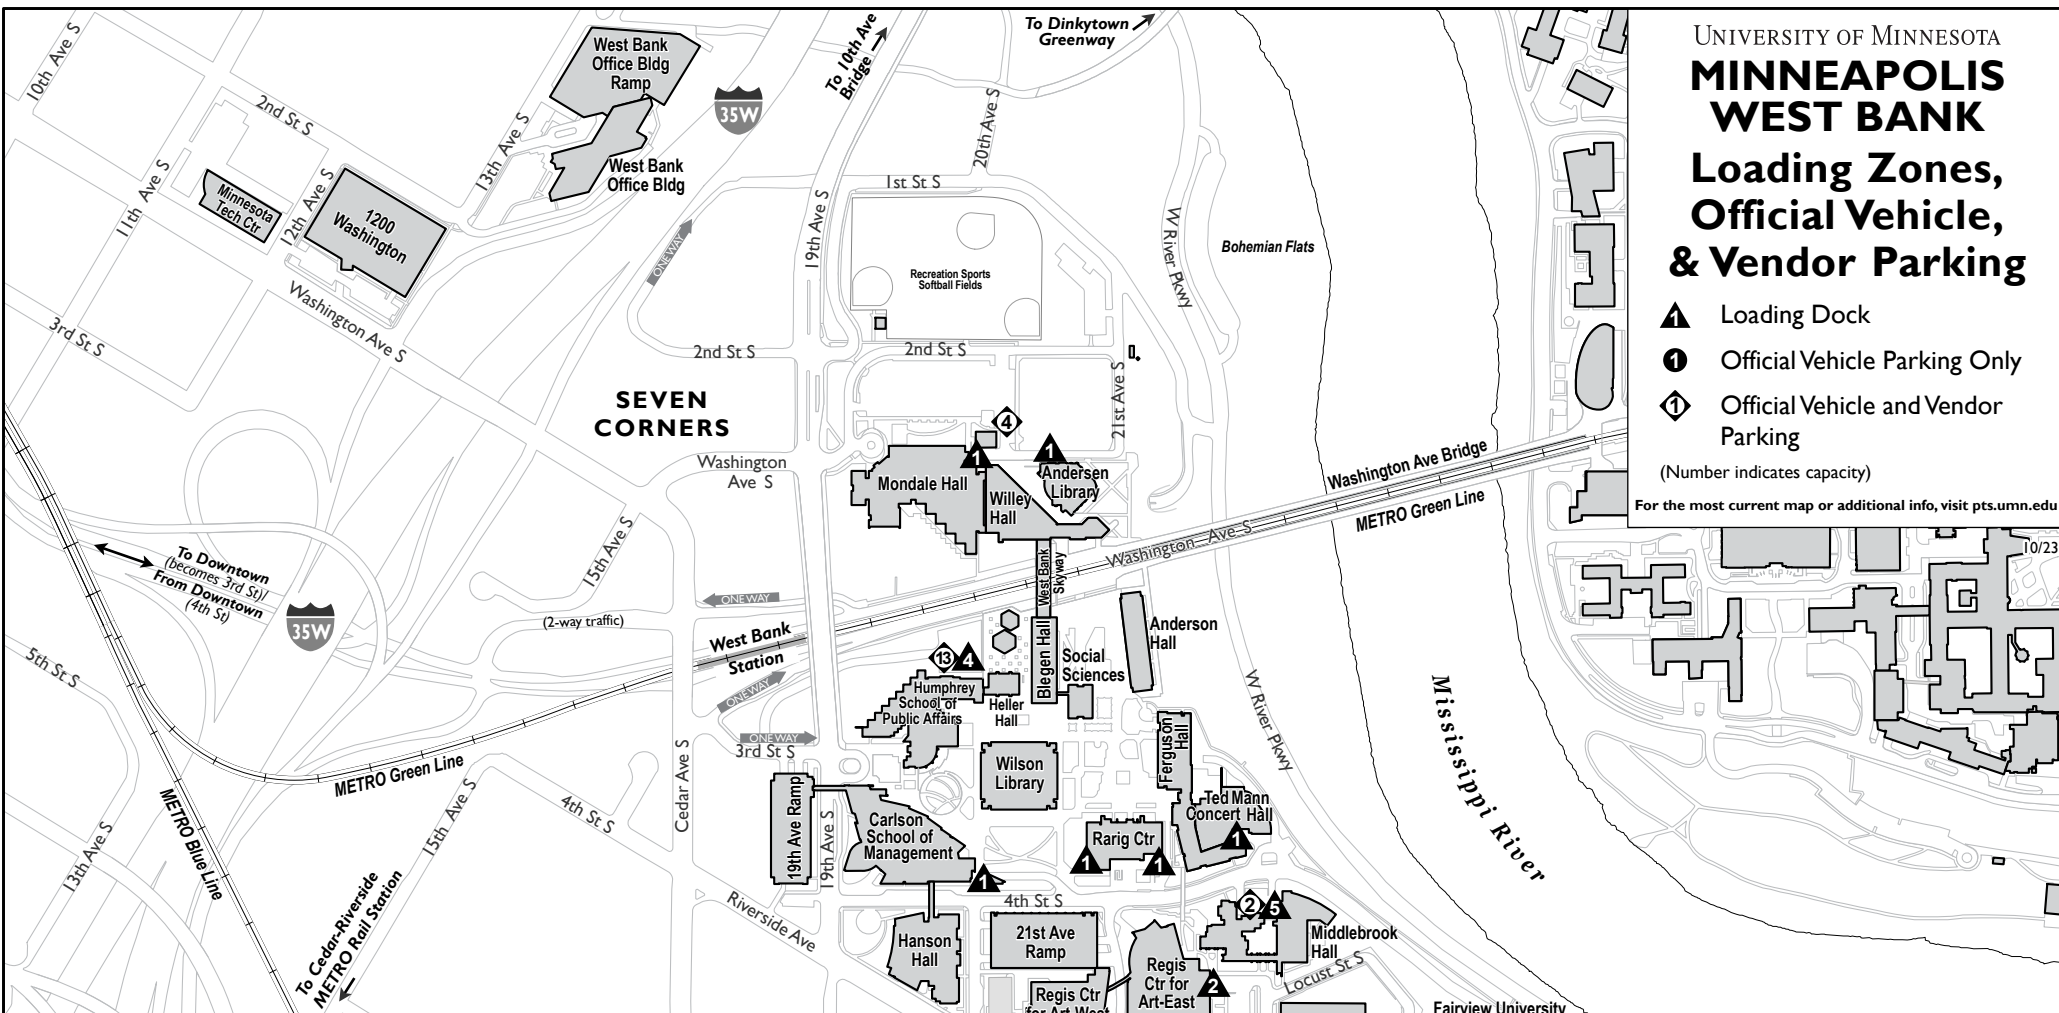

UNIVERSITY OF MINNESOTA MINNEAPOLIS WEST BANK Loading Zones, Official Vehicle, & Vendor Parking

-  Loading Dock
 -  Official Vehicle Parking Only
 -  Official Vehicle and Vendor Parking
- (Number indicates capacity)

For the most current map or additional info, visit pts.umn.edu

Parking & Transportation Services
 UNIVERSITY OF MINNESOTA
 300 Transportation & Safety Building
 511 Washington Avenue SE
 Minneapolis, MN 55455
 Phone 612-626-7275
pts.umn.edu • parking@umn.edu
 Copyright © 2023 Regents of the University of Minnesota. All rights reserved.