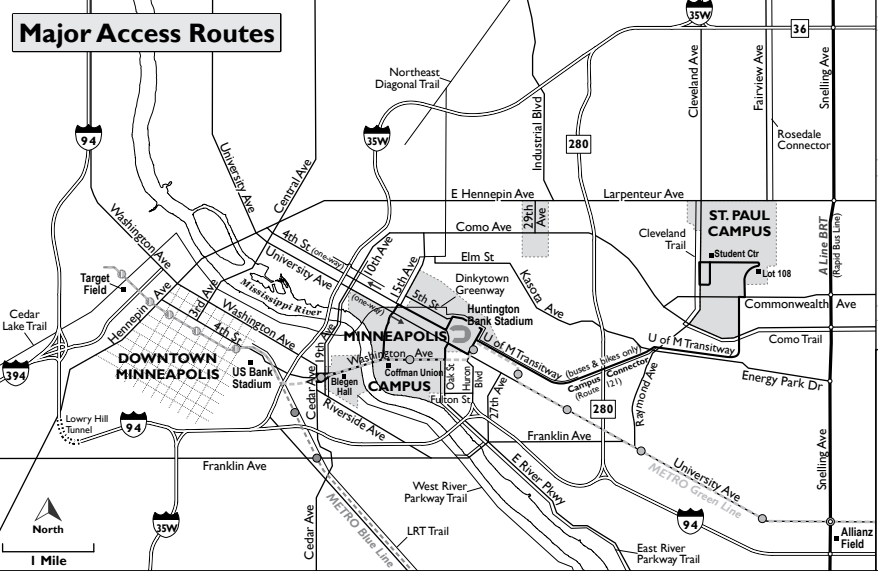

UNIVERSITY OF MINNESOTA MINNEAPOLIS WEST BANK Loading Zones, Official Vehicle, & Vendor Parking

-  Loading Dock
 -  Official Vehicle Parking Only
 -  Official Vehicle and Vendor Parking
- (Number indicates capacity)

For the most current map or additional info, visit pts.umn.edu

Parking & Transportation Services
 UNIVERSITY OF MINNESOTA
 300 Transportation & Safety Building
 511 Washington Avenue SE
 Minneapolis, MN 55455
 Phone 612-626-7275
pts.umn.edu • parking@umn.edu
 Copyright © 2023 Regents of the University of Minnesota. All rights reserved.