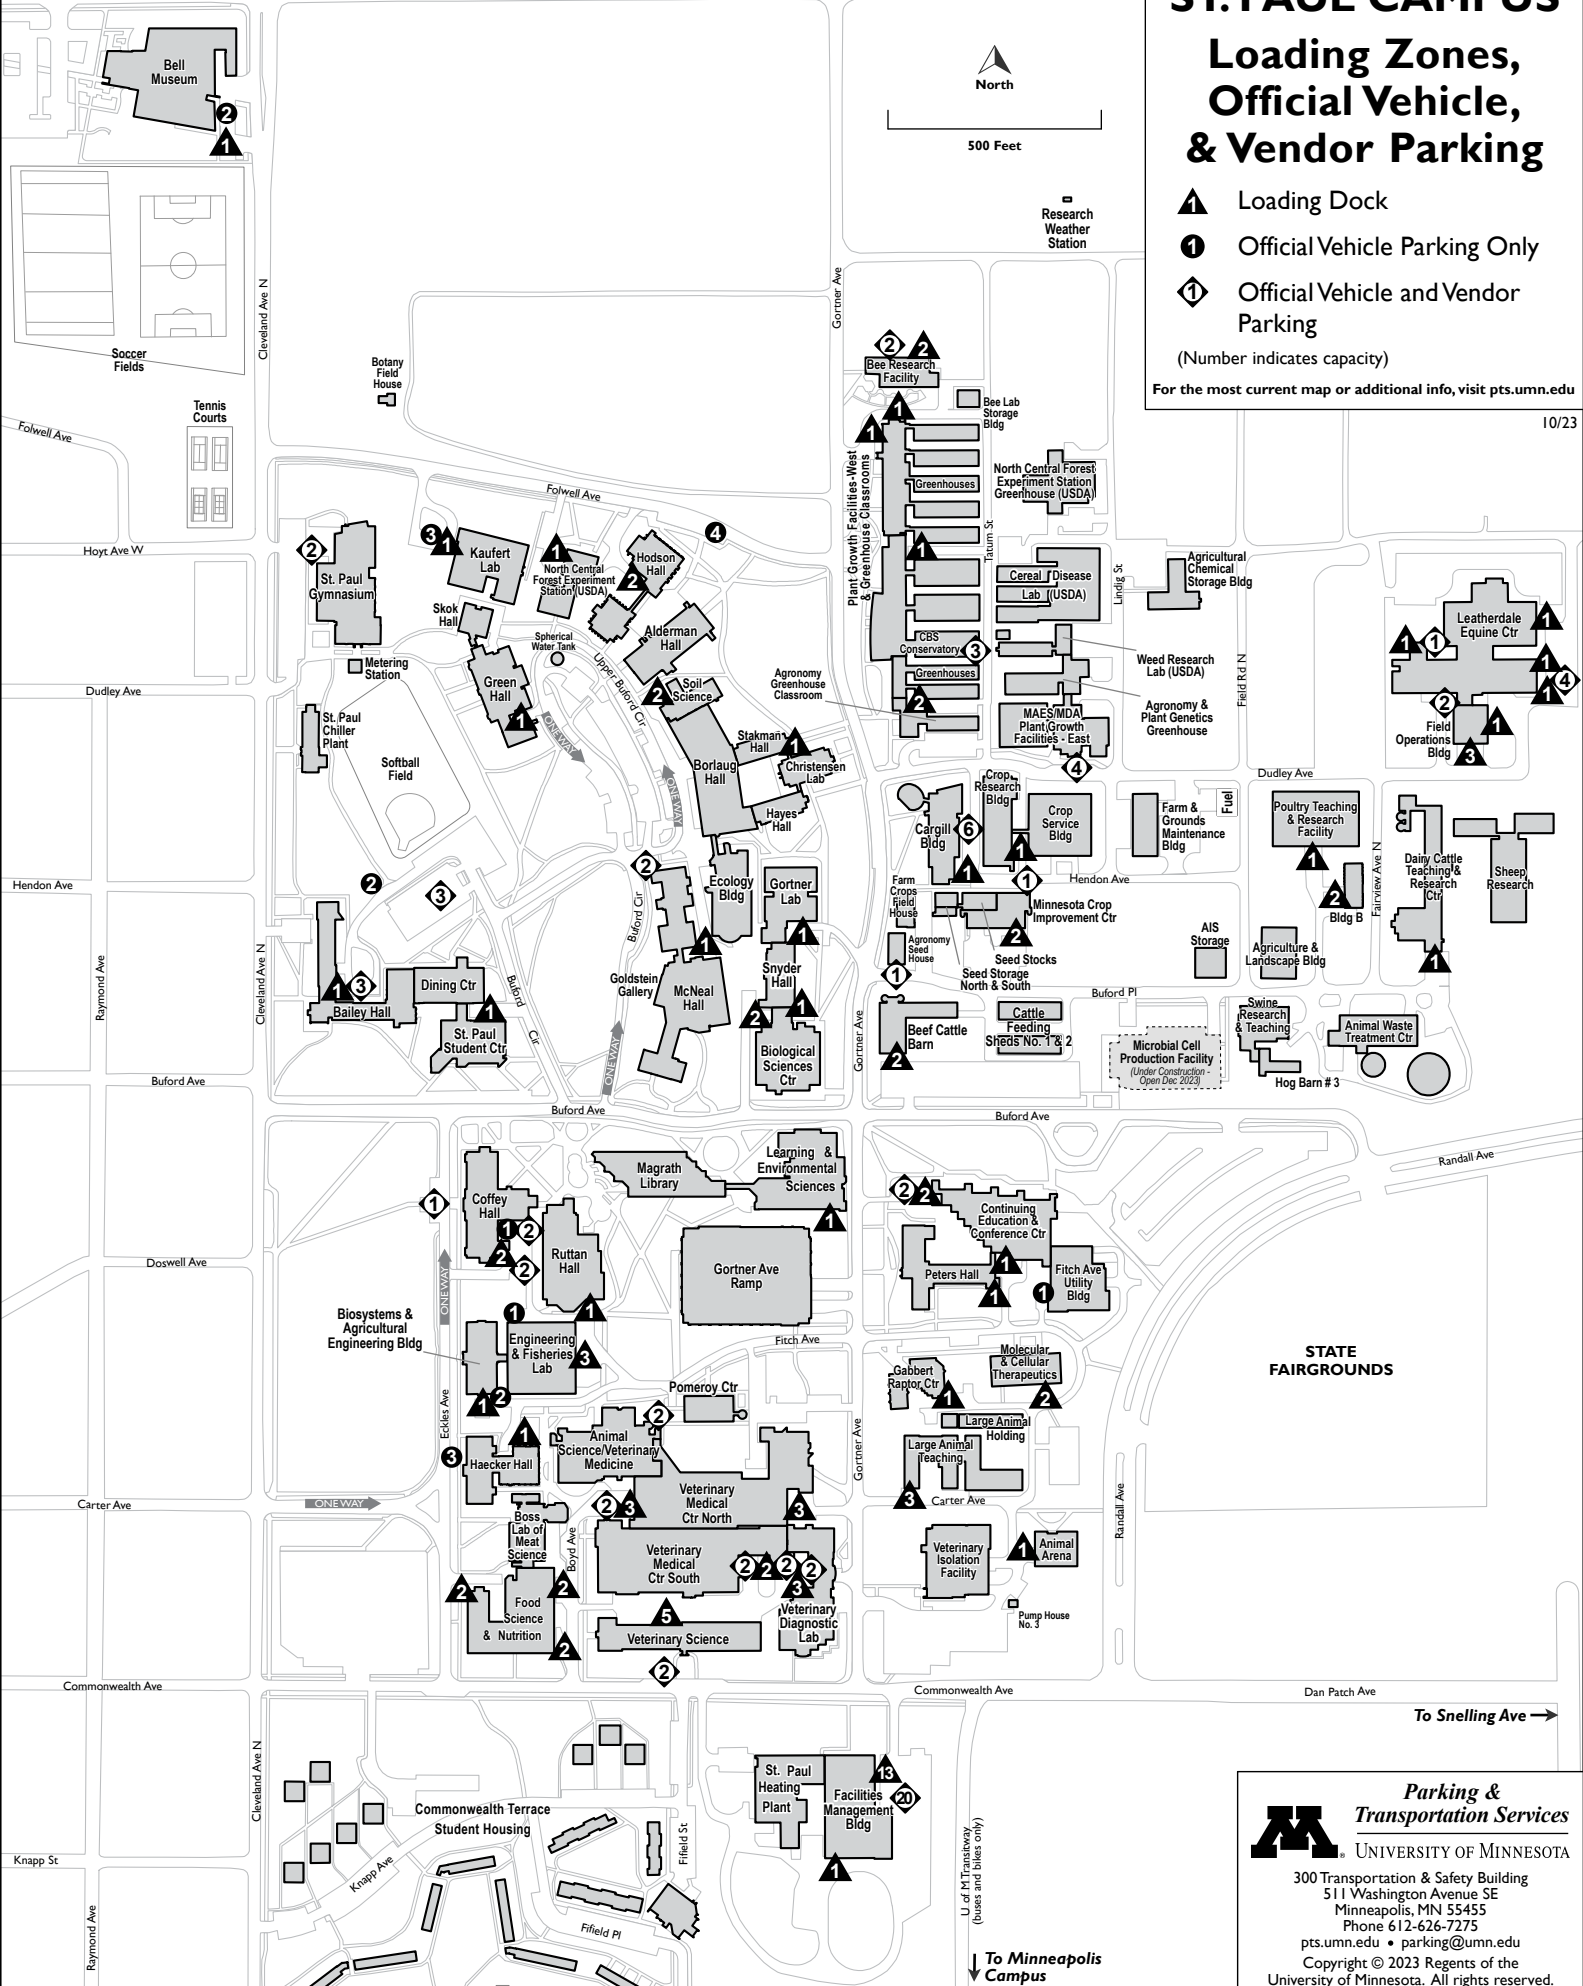

← To Golf Course

↑ To Robbie Stadium

Larpenteur Ave W

UNIVERSITY OF MINNESOTA
ST. PAUL CAMPUS
Loading Zones,
Official Vehicle,
& Vendor Parking

500 Feet

- Loading Dock
- Official Vehicle Parking Only
- Official Vehicle and Vendor Parking

(Number indicates capacity)

For the most current map or additional info, visit pts.umn.edu

10/23

Parking & Transportation Services
 UNIVERSITY OF MINNESOTA
 300 Transportation & Safety Building
 511 Washington Avenue SE
 Minneapolis, MN 55455
 Phone 612-626-7275
pts.umn.edu • parking@umn.edu
 Copyright © 2023 Regents of the University of Minnesota. All rights reserved.

↓ To Minneapolis Campus