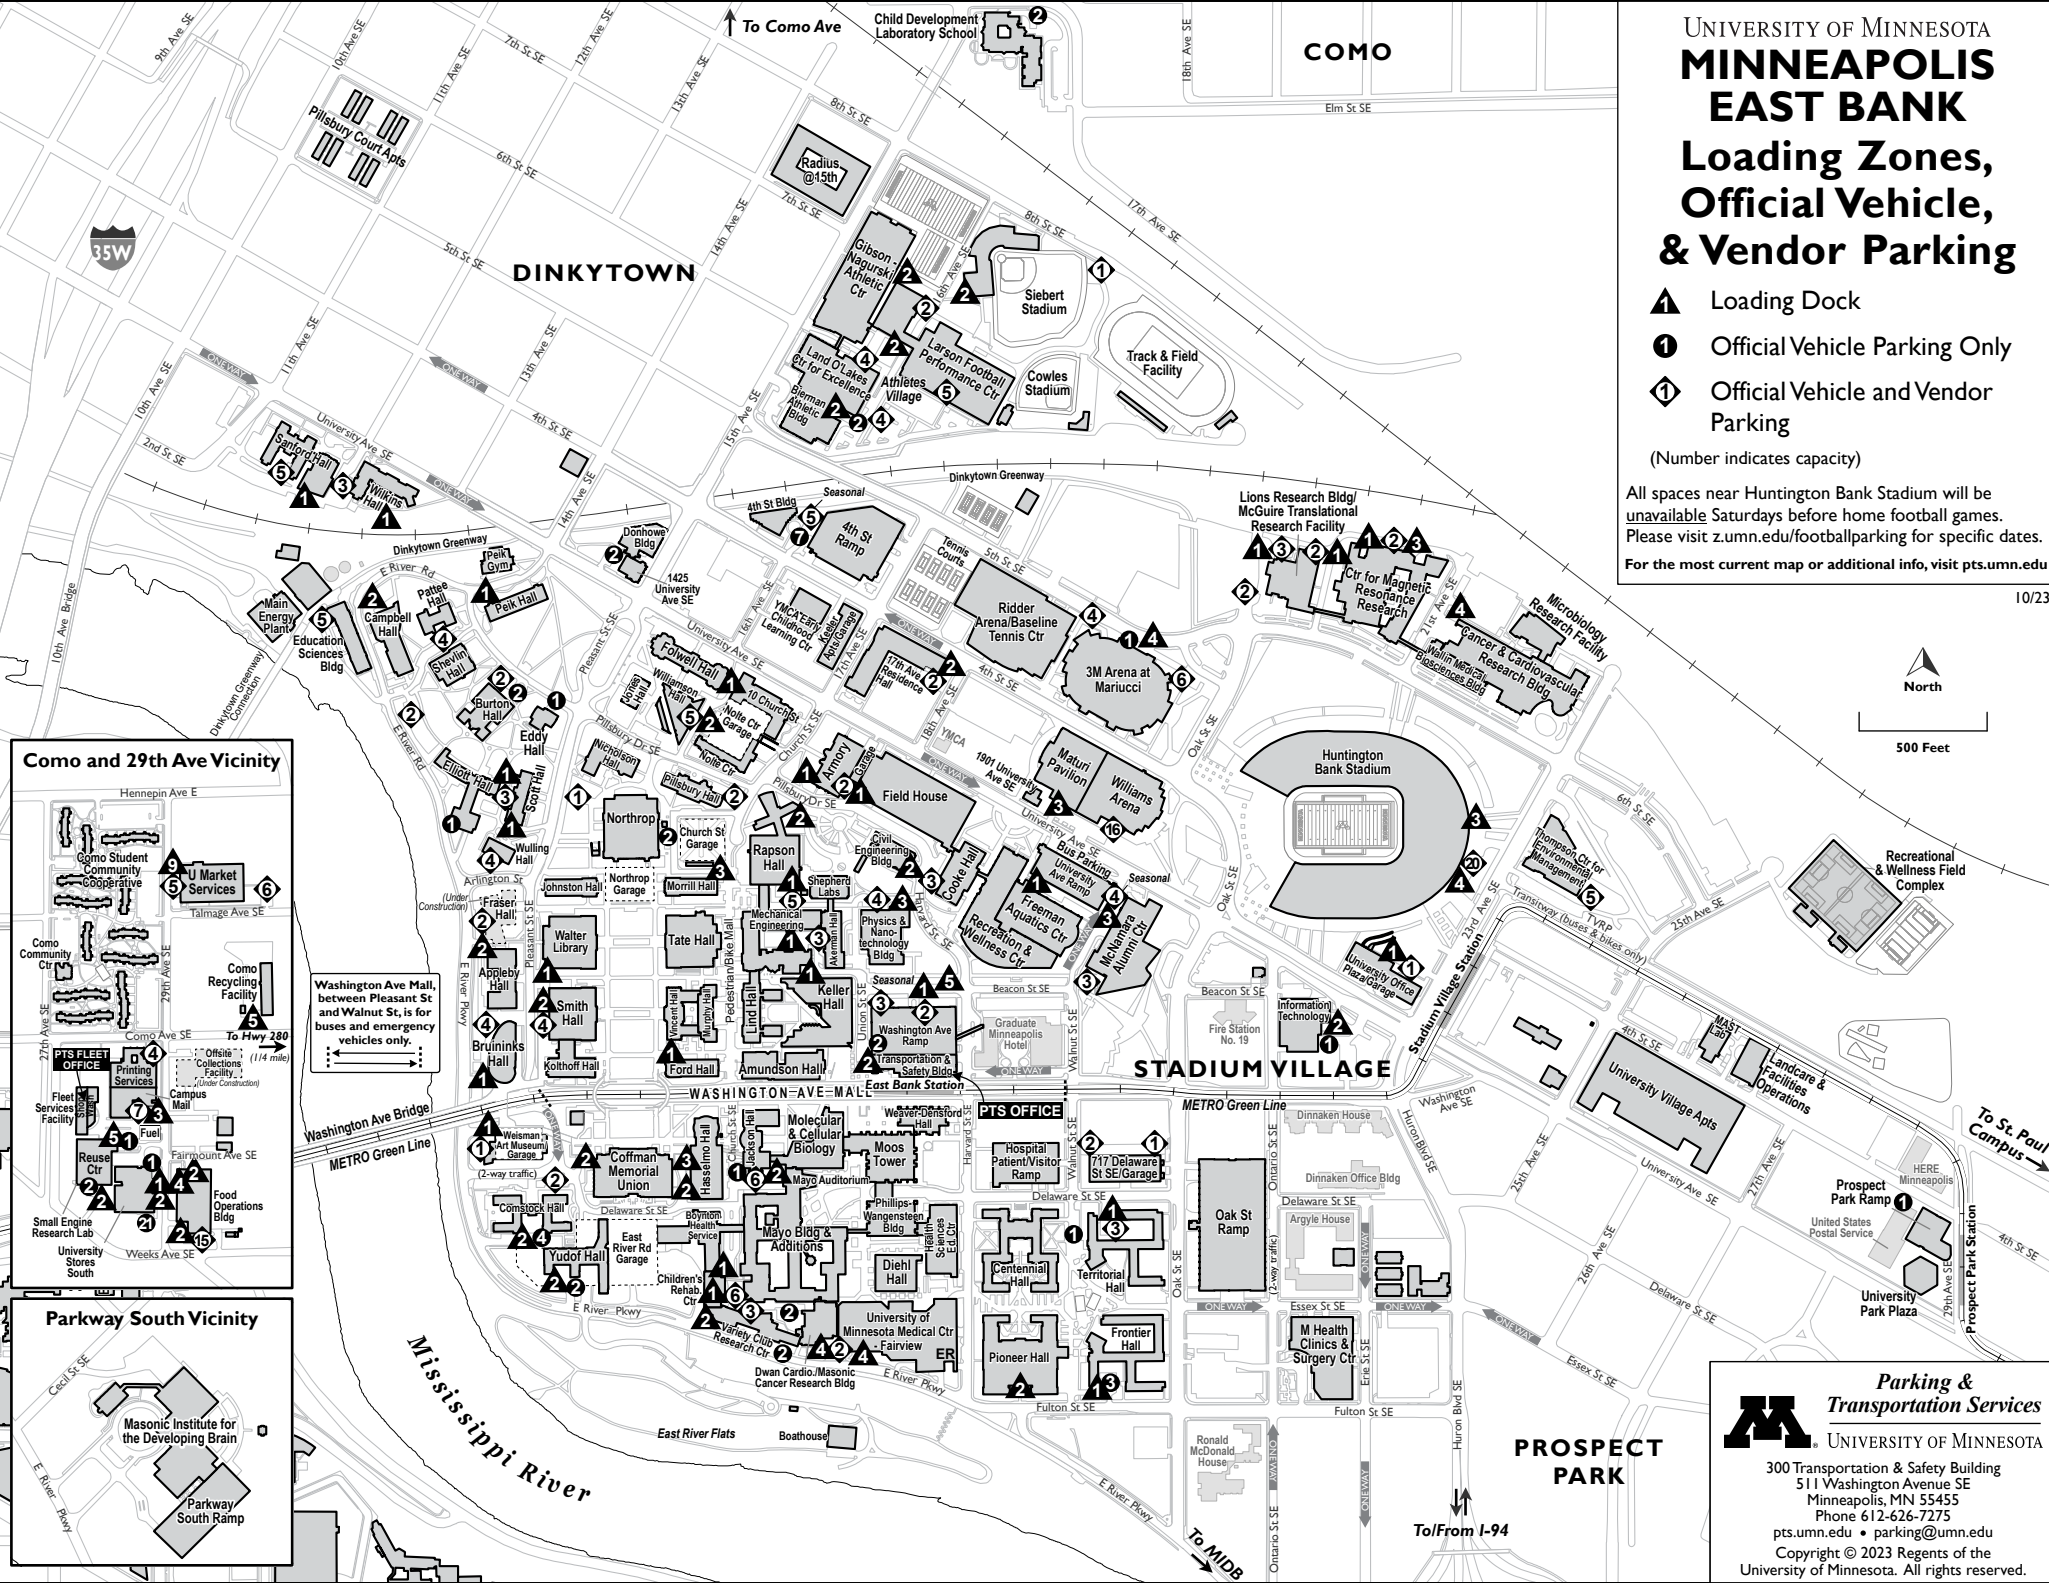

UNIVERSITY OF MINNESOTA MINNEAPOLIS EAST BANK Loading Zones, Official Vehicle, & Vendor Parking

1. Loading Dock
   - Official Vehicle Parking Only
   - Official Vehicle and Vendor Parking
2. (Number indicates capacity)

All spaces near Huntington Bank Stadium will be unavailable Saturdays before home football games. Please visit z.umn.edu/footballparking for specific dates. For the most current map or additional info, visit pts.umn.edu

10/23

500 Feet

Parking & Transportation Services
UNIVERSITY OF MINNESOTA
300 Transportation & Safety Building
511 Washington Avenue SE
Minneapolis, MN 55455
Phone 612-626-7275
pts.umn.edu • parking@umn.edu
Copyright © 2023 Regents of the University of Minnesota. All rights reserved.