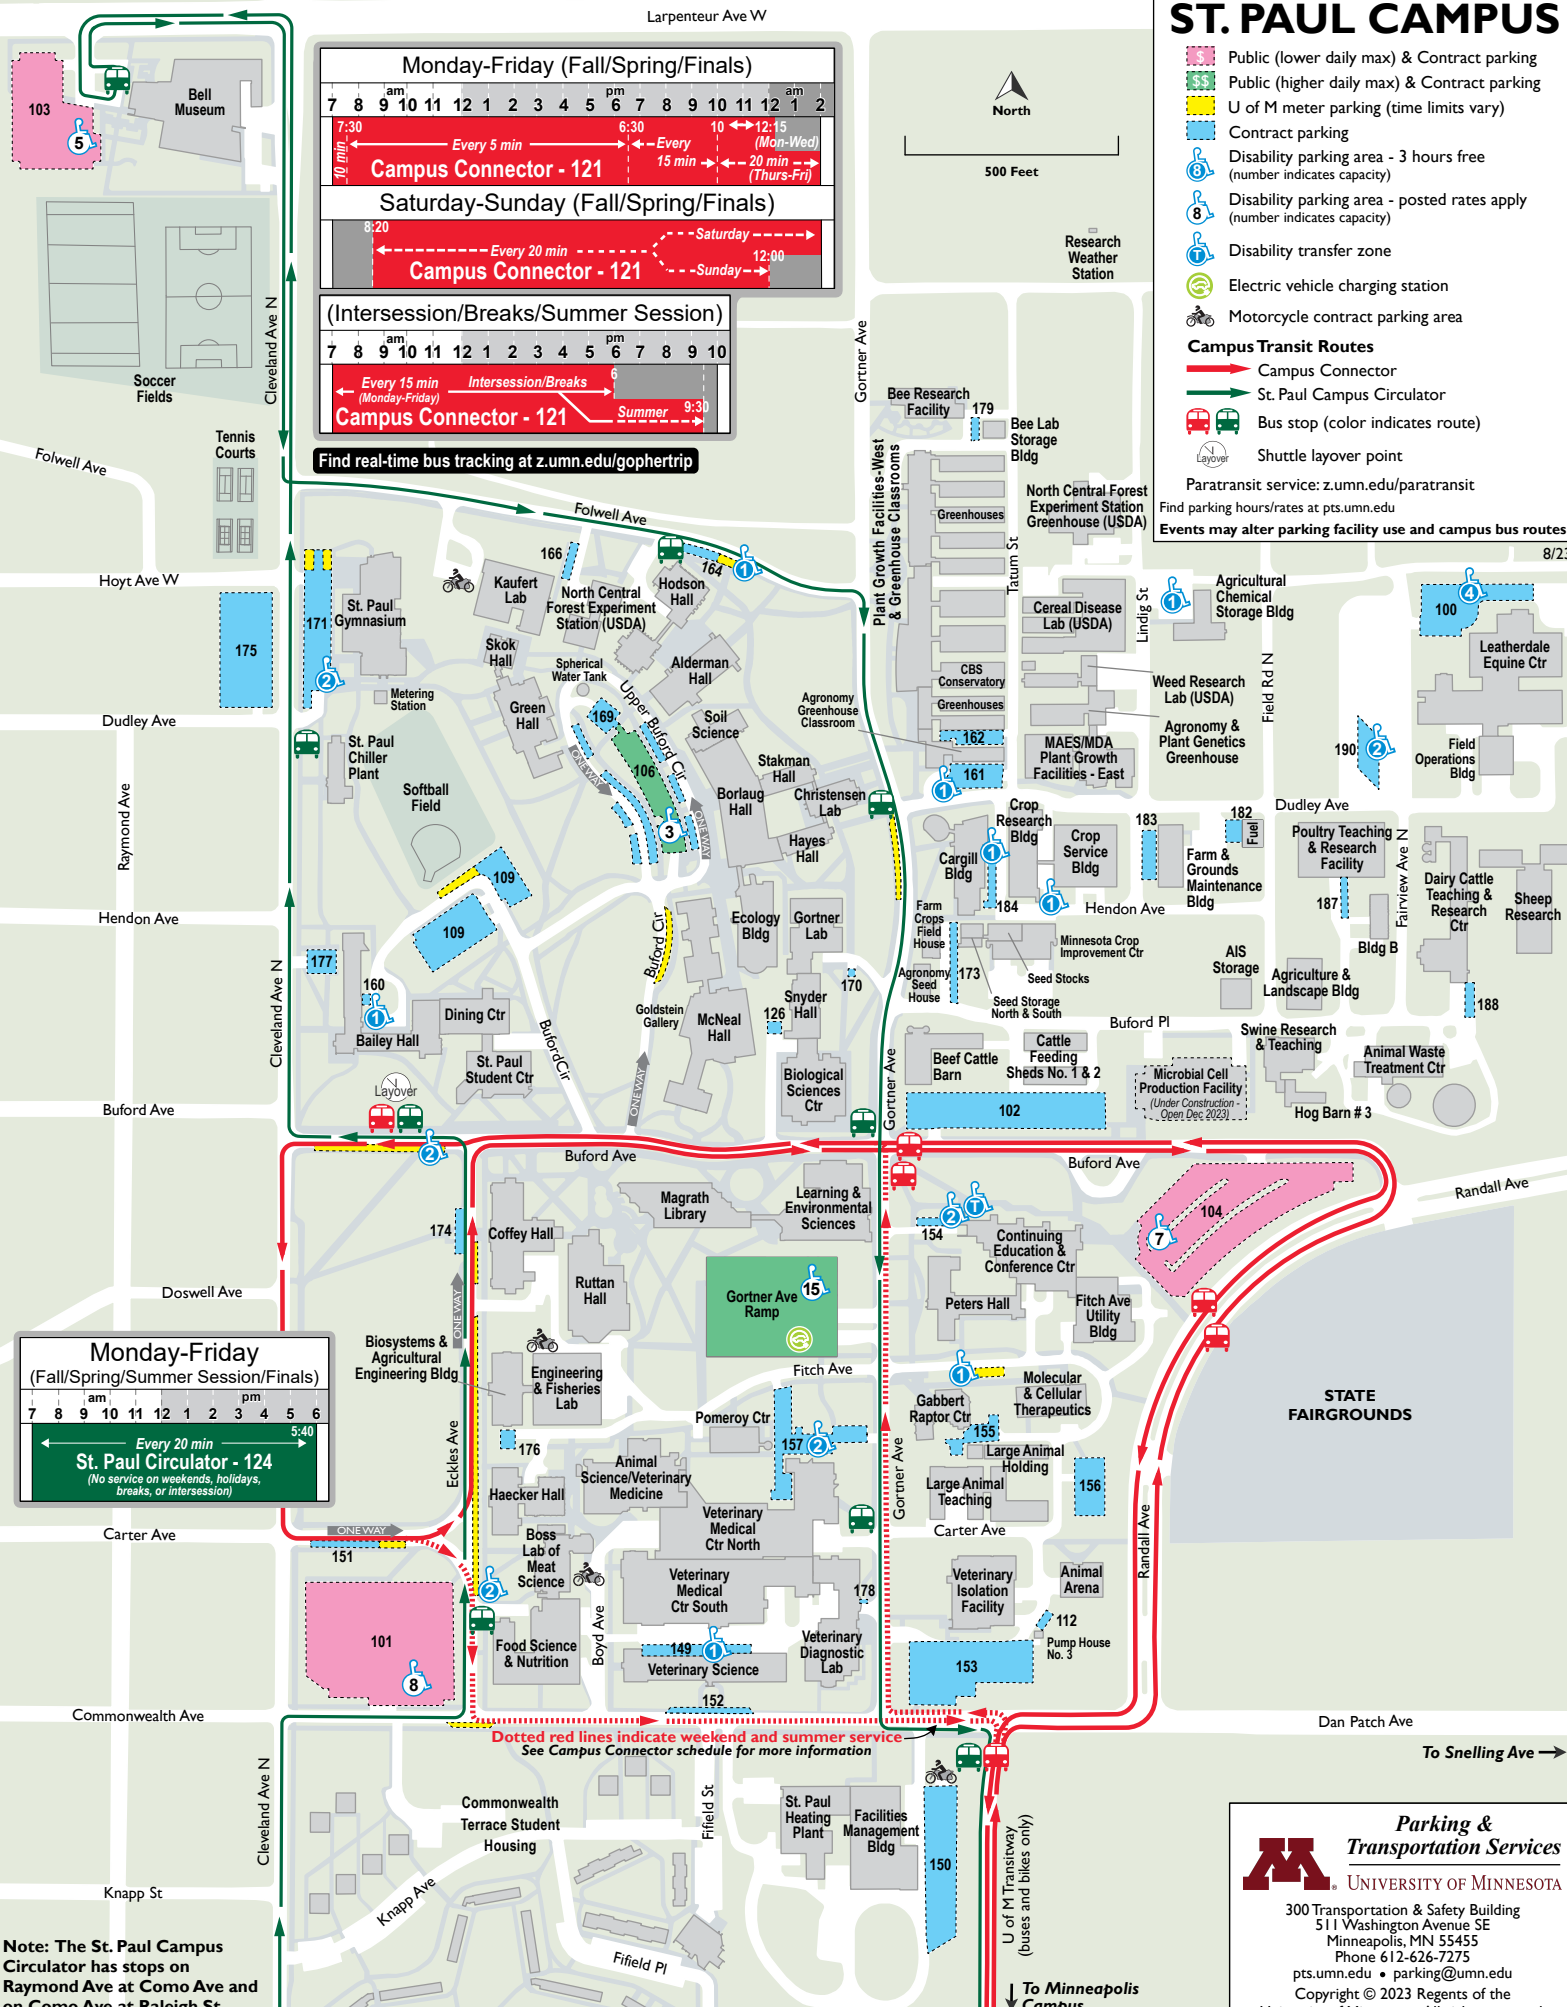

UNIVERSITY OF MINNESOTA ST. PAUL CAMPUS

- Public (lower daily max) & Contract parking
 - Public (higher daily max) & Contract parking
 - U of M meter parking (time limits vary)
 - Contract parking
 - Disability parking area - 3 hours free (number indicates capacity)
 - Disability parking area - posted rates apply (number indicates capacity)
 - Disability transfer zone
 - Electric vehicle charging station
 - Motorcycle contract parking area
- Campus Transit Routes**
- Campus Connector
 - St. Paul Campus Circulator
 - Bus stop (color indicates route)
 - Shuttle layover point
- Paratransit service: z.umn.edu/paratransit
Find parking hours/rates at pts.umn.edu

Events may alter parking facility use and campus bus routes

← To Golf Course

↑ To Robbie Stadium

Larpenture Ave W

Monday-Friday (Fall/Spring/Finals)																			
7	8	9	10	11	12	1	2	3	4	5	6	7	8	9	10	11	12	1	2
am										pm									
← Every 5 min →										← Every 15 min →									
7:30										6:30									
										10 → 12:15 (Mon-Wed)									
										← 20 min → (Thurs-Fri)									
Campus Connector - 121																			

Find real-time bus tracking at z.umn.edu/gophertrip

Monday-Friday (Fall/Spring/Summer Session/Finals)													
7	8	9	10	11	12	1	2	3	4	5	6		
am										pm			
← Every 20 min →										5:40			
St. Paul Circulator - 124													
(No service on weekends, holidays, breaks, or interession)													

Dotted red lines indicate weekend and summer service. See Campus Connector schedule for more information.

Note: The St. Paul Campus Circulator has stops on Raymond Ave at Como Ave and on Como Ave at Raleigh St