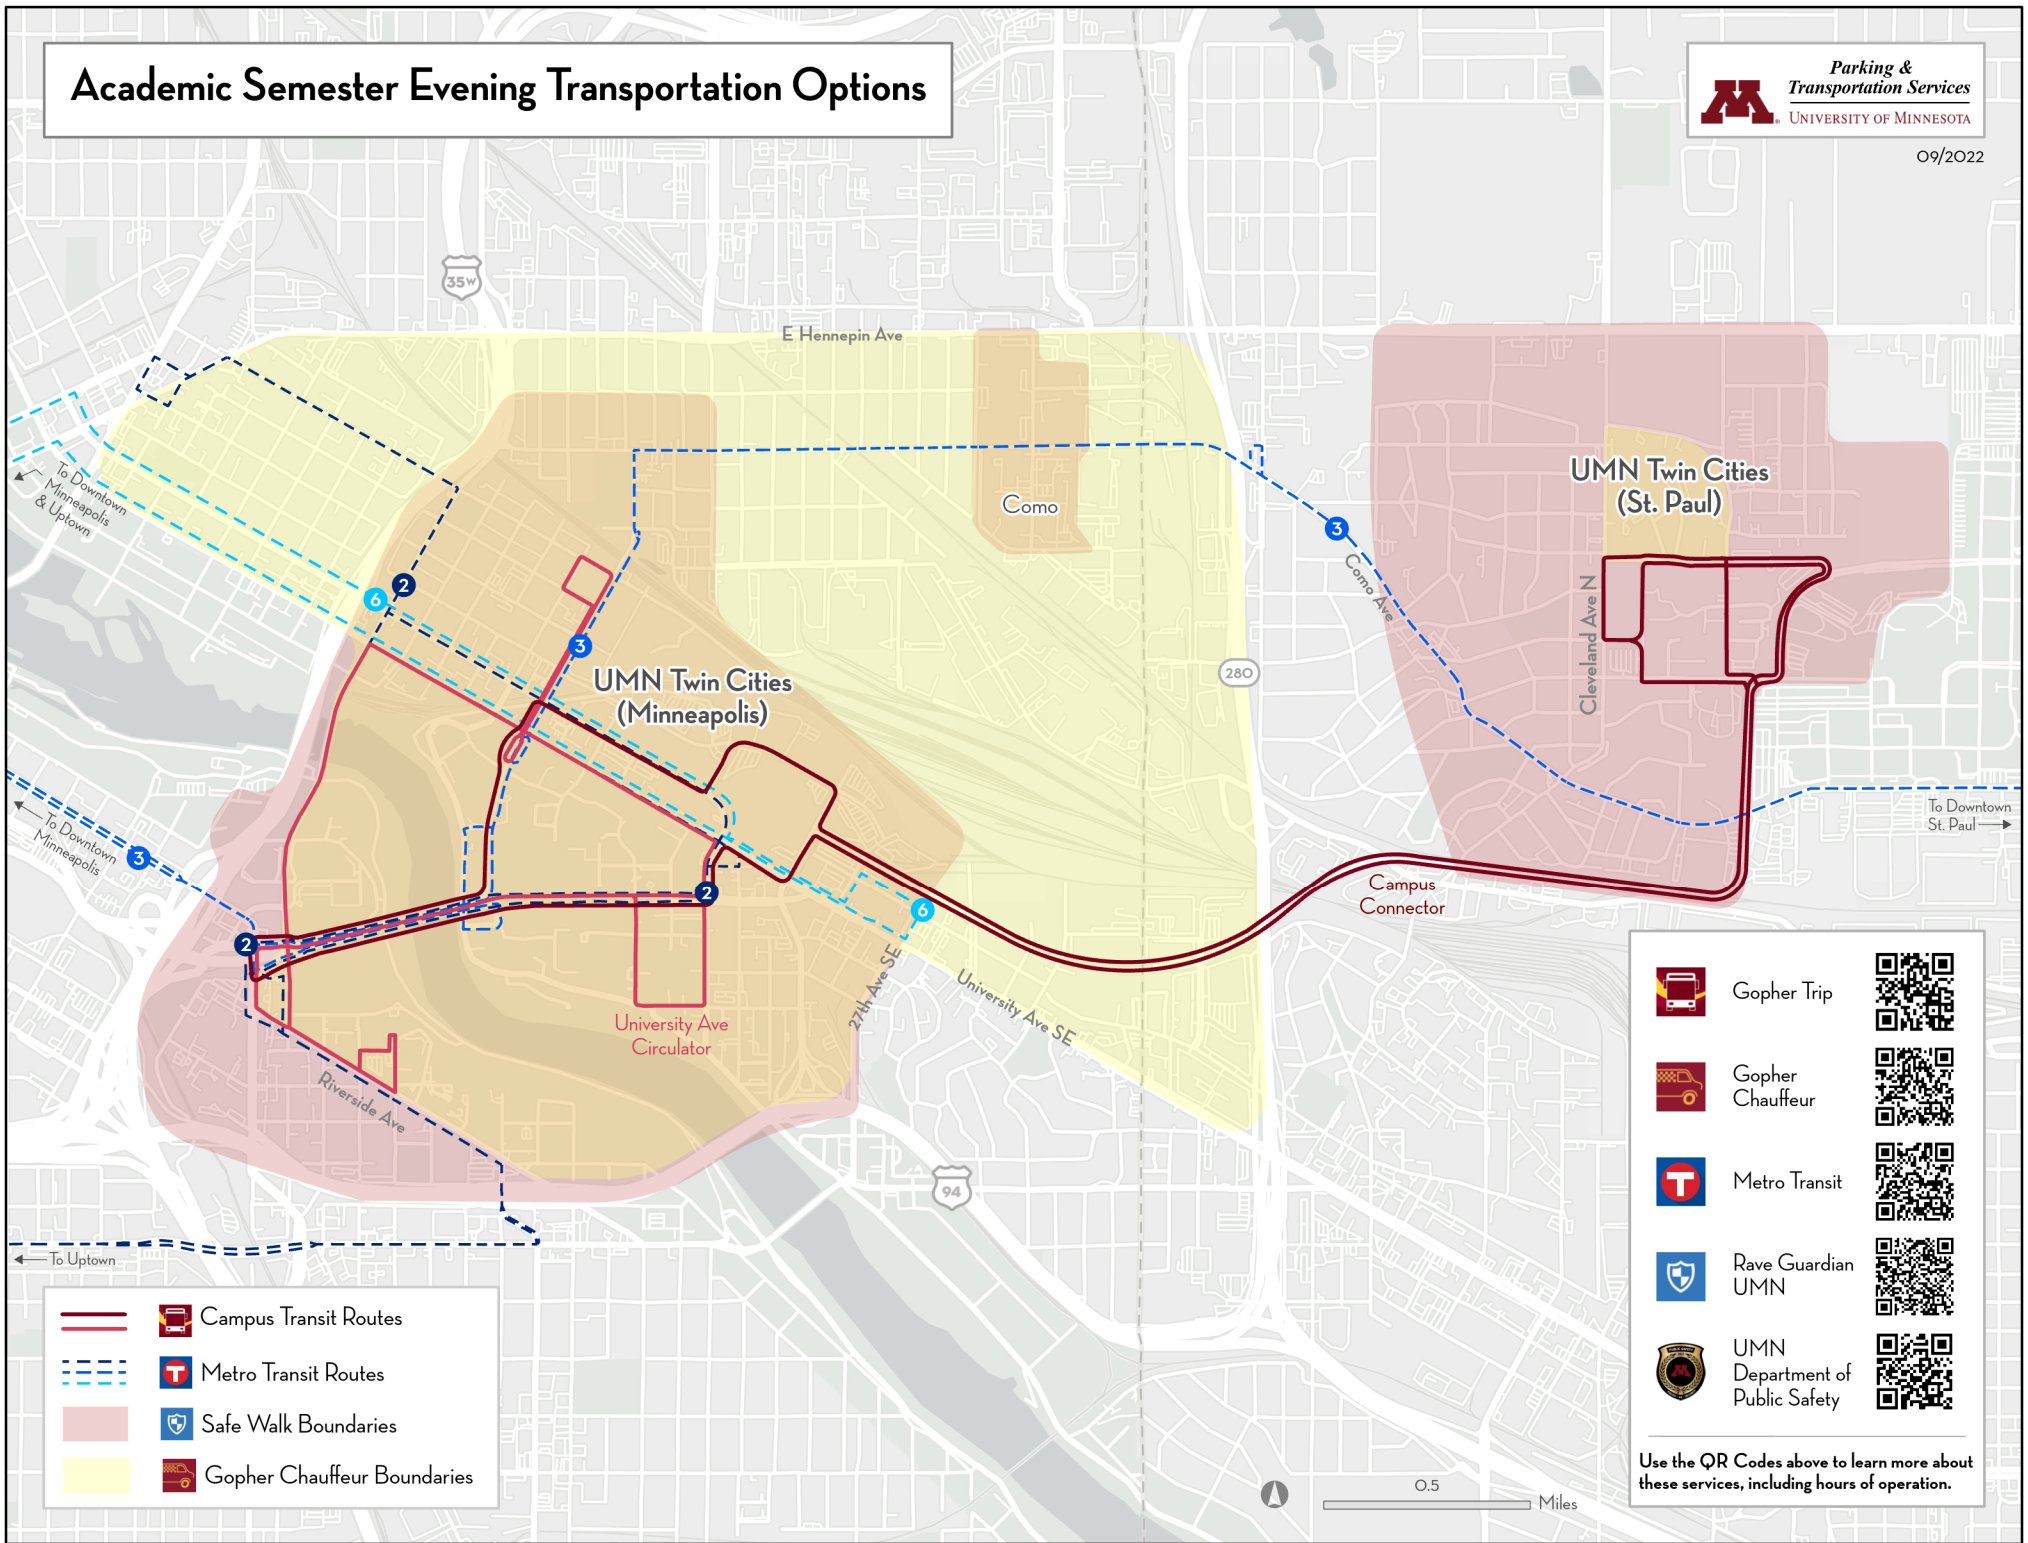

Academic Semester Evening Transportation Options

	Campus Transit Routes
	Metro Transit Routes
	Safe Walk Boundaries
	Gopher Chauffeur Boundaries

	Gopher Trip	
	Gopher Chauffeur	
	Metro Transit	
	Rave Guardian UMN	
	UMN Department of Public Safety	

Use the QR Codes above to learn more about these services, including hours of operation.