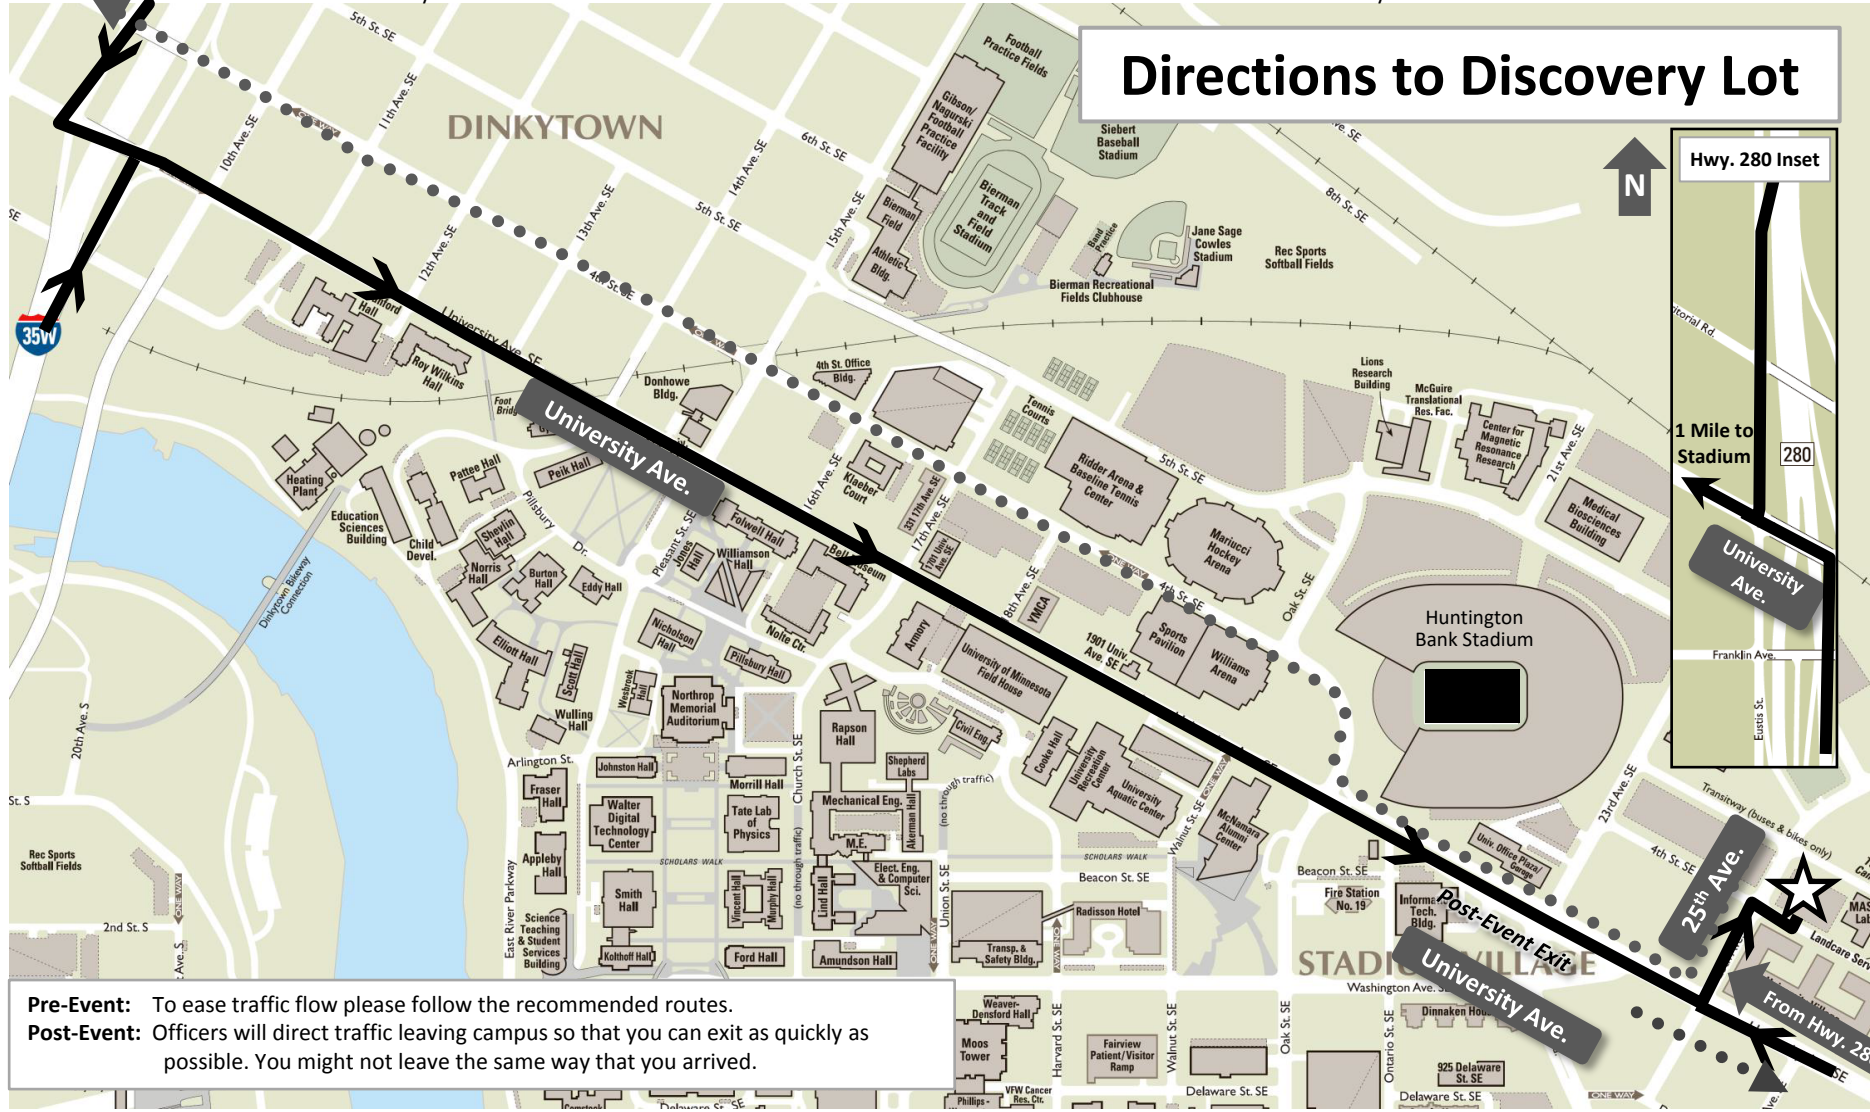

**From I-35W Southbound**

1. Exit at University Ave. (Exit 18)
2. Left at University Ave.
3. Left at 25<sup>th</sup> Ave.
4. Right at 4<sup>th</sup> St.
5. Left into Discovery Lot.

**From MN-280 Southbound**

1. Exit at University Ave.
2. Right at University Ave.
3. Right at 25<sup>th</sup> Ave.
4. Right at 4<sup>th</sup> St.
5. Left into Discovery Lot.

**Directions to Discovery Lot**

**Pre-Event:** To ease traffic flow please follow the recommended routes.  
**Post-Event:** Officers will direct traffic leaving campus so that you can exit as quickly as possible. You might not leave the same way that you arrived.

**From I-35W Northbound**

1. Exit at University Ave. (Exit 18)
2. Right at University Ave.
3. Left at 25<sup>th</sup> Ave.
4. Right at 4<sup>th</sup> St.
5. Left into Discovery Lot.

**From MN-280 Northbound**

1. Exit at University Ave.
2. Left at University Ave.
3. Right at 25<sup>th</sup> Ave.
4. Right at 4<sup>th</sup> Street.
5. Left into Discovery Lot.