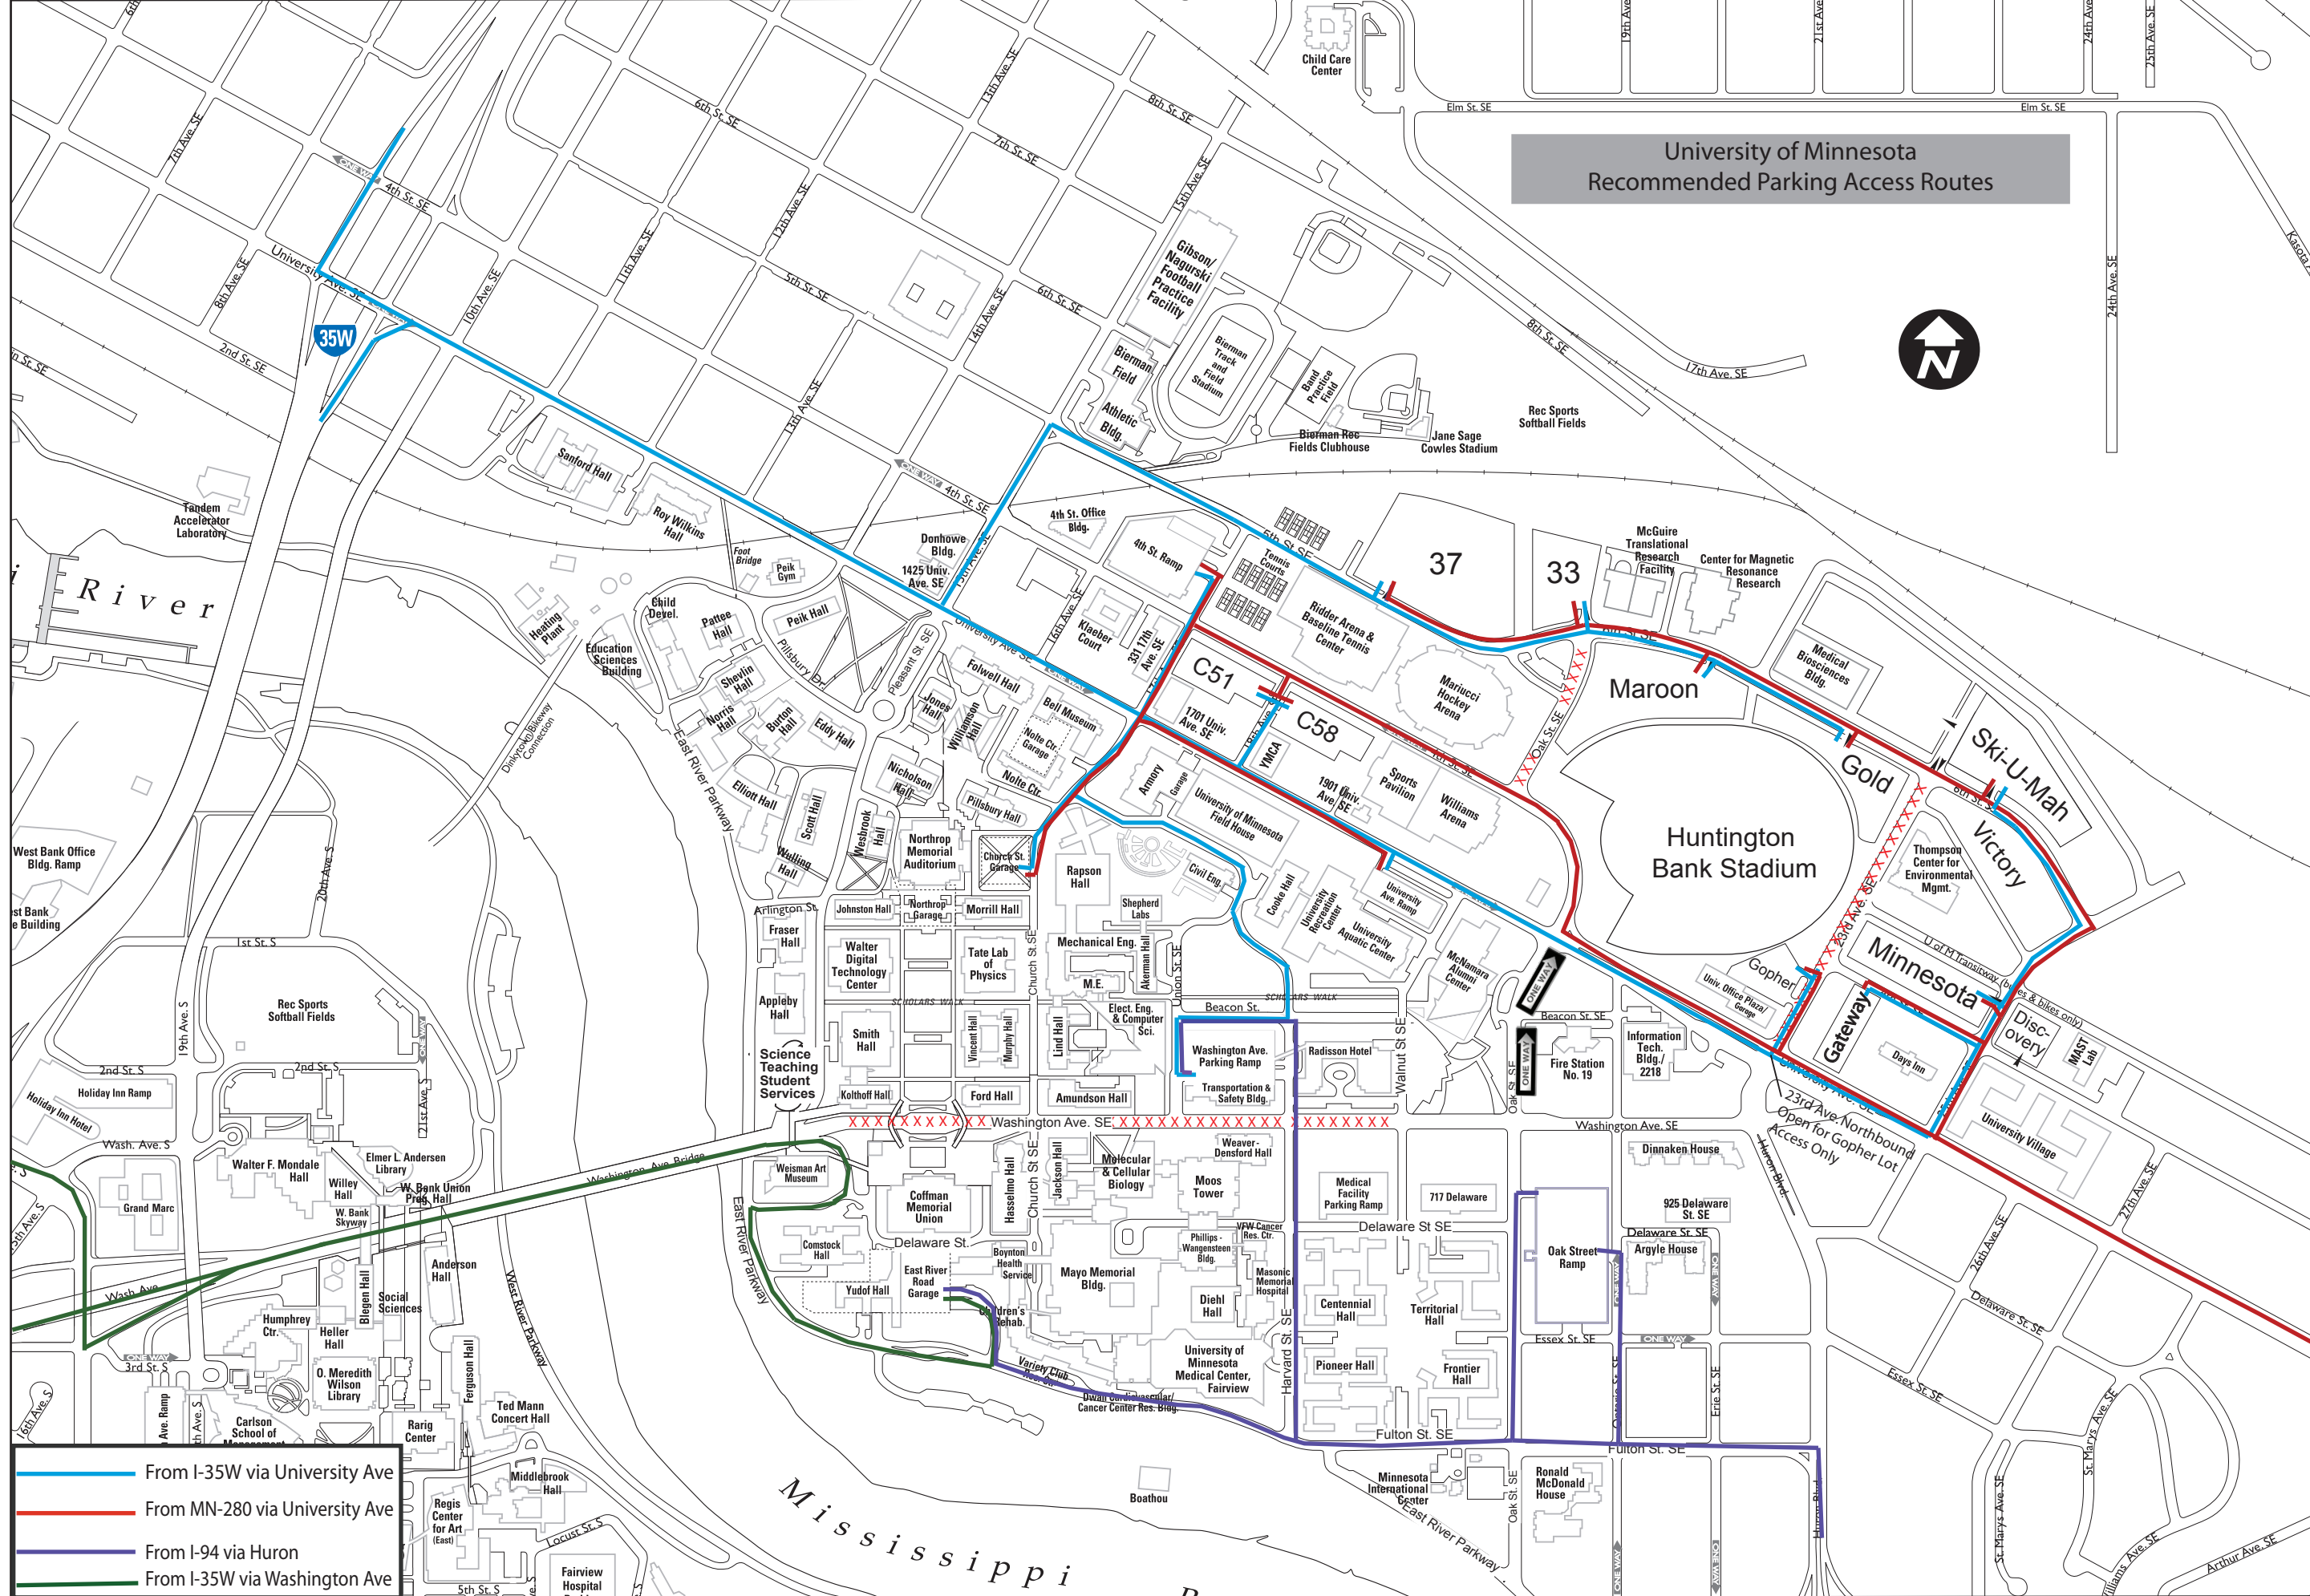

# University of Minnesota Recommended Parking Access Routes

- From I-35W via University Ave
- From MN-280 via University Ave
- From I-94 via Huron
- From I-35W via Washington Ave