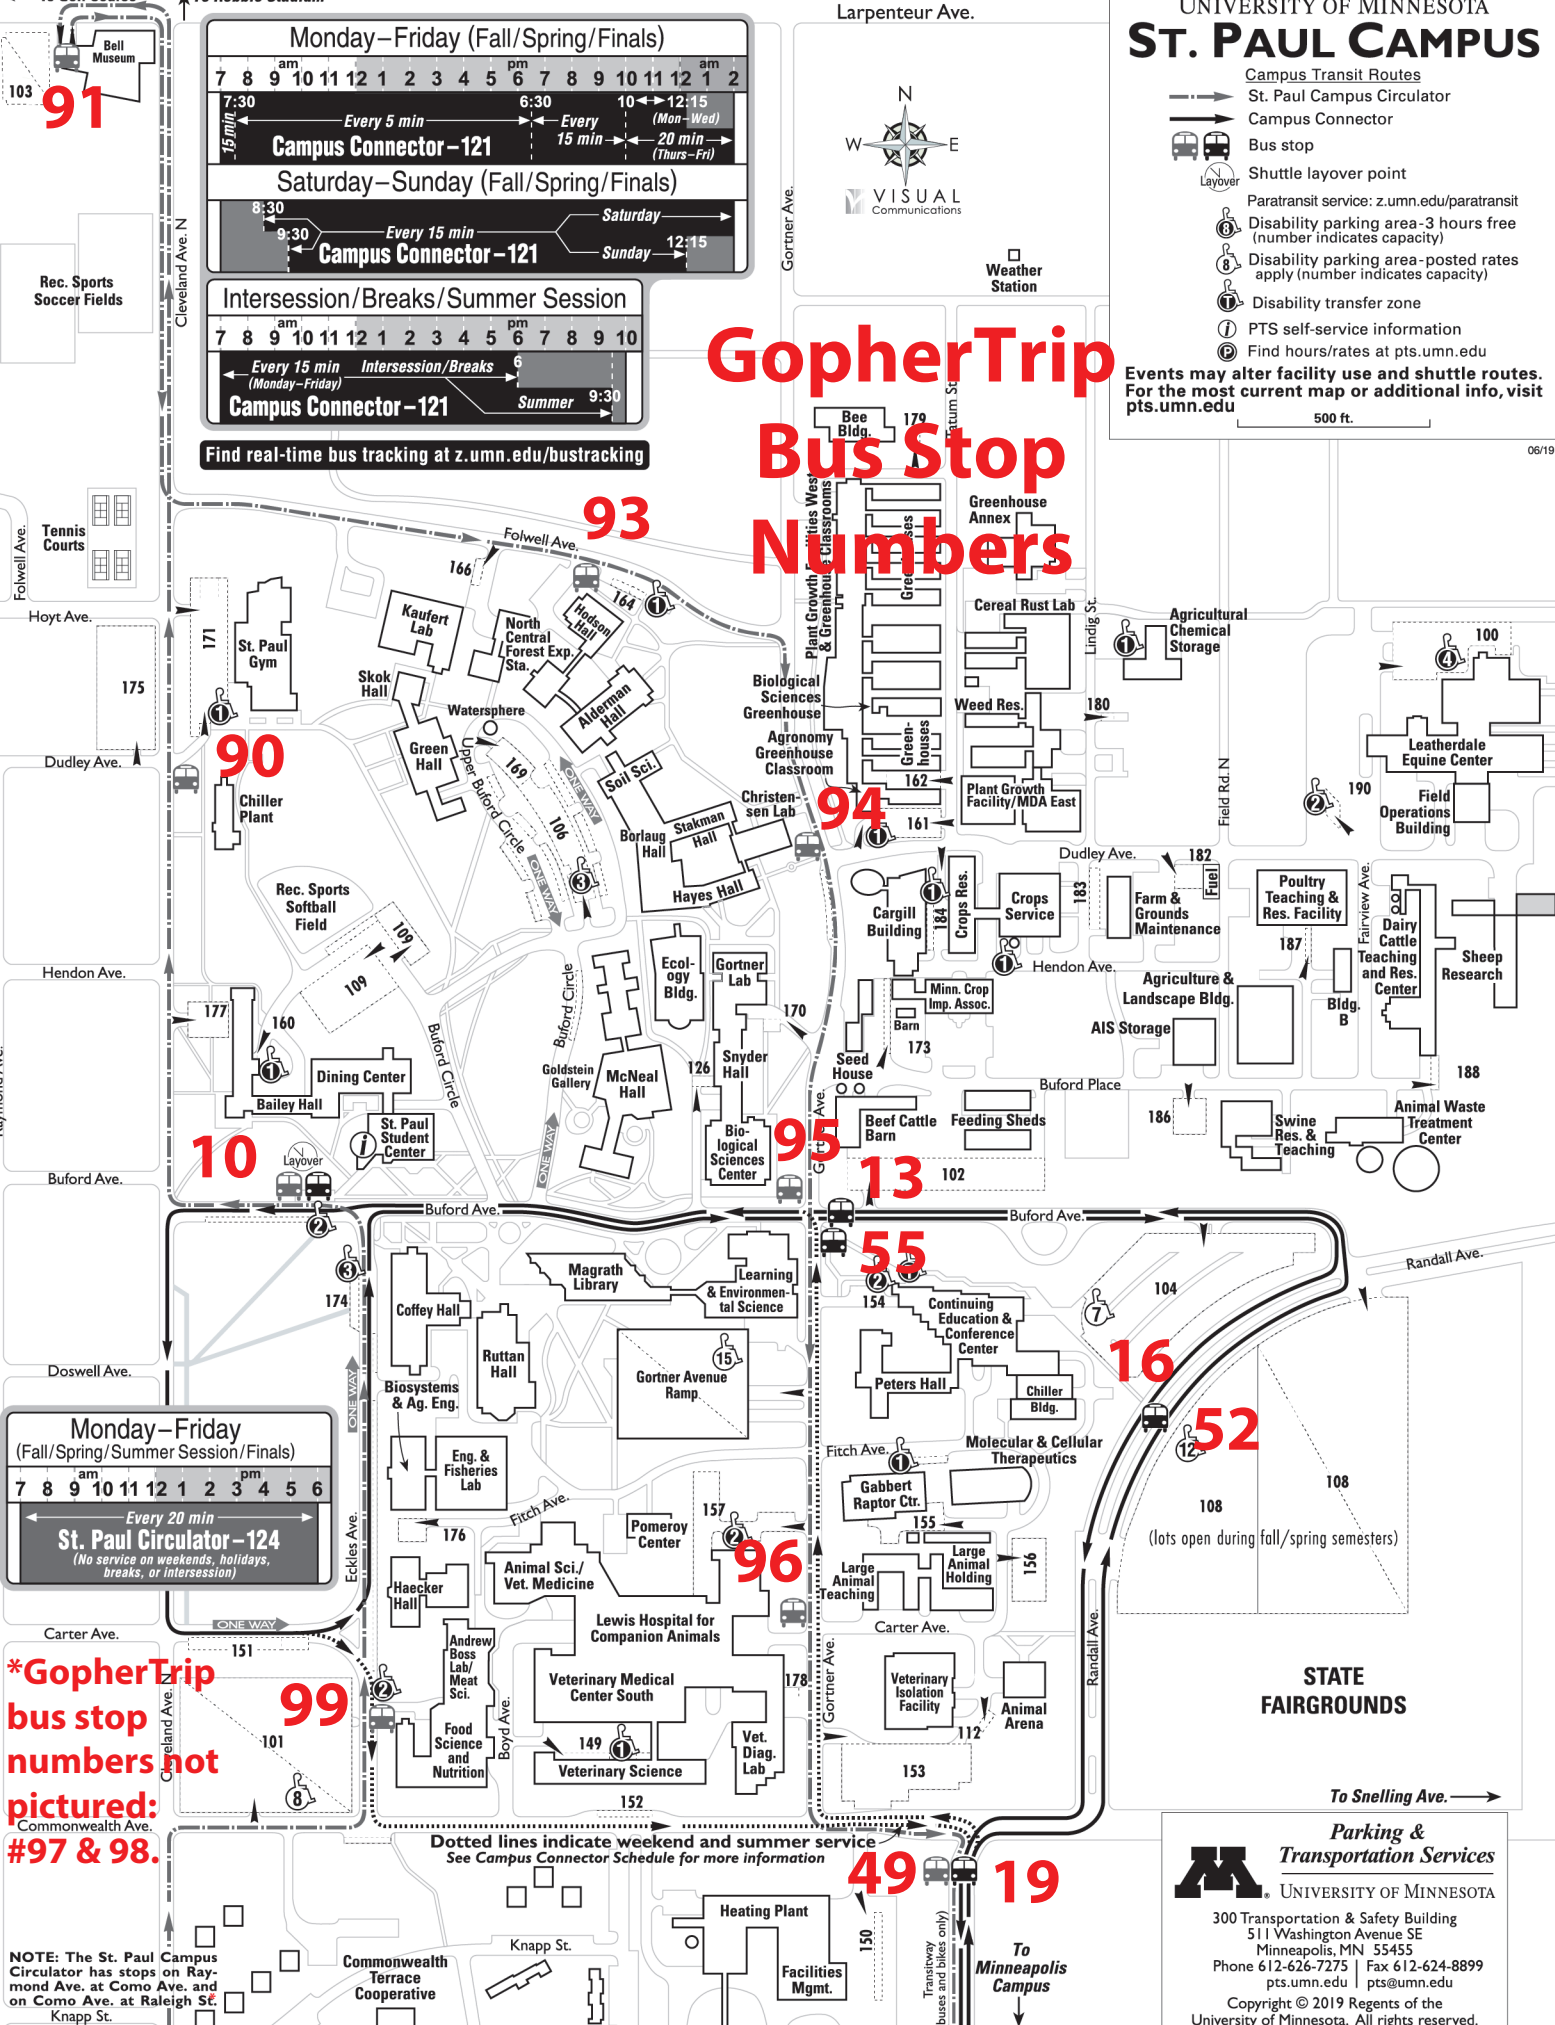

UNIVERSITY OF MINNESOTA ST. PAUL CAMPUS

- Campus Transit Routes**
- St. Paul Campus Circulator
 - Campus Connector
 - Bus stop
 - Shuttle layover point
 - Paratransit service: z.umn.edu/paratransit
 - Disability parking area-3 hours free (number indicates capacity)
 - Disability parking area-posted rates apply (number indicates capacity)
 - Disability transfer zone
 - PTS self-service information
 - Find hours/rates at pts.umn.edu
- Events may alter facility use and shuttle routes. For the most current map or additional info, visit pts.umn.edu
- 500 ft.

Find real-time bus tracking at z.umn.edu/bustracking

GopherTrip Bus Stop Numbers

Monday–Friday (Fall/Spring/Summer Session/Finals)																			
7 am							6 pm												
7	8	9	10	11	12	1	2	3	4	5	6	7	8	9	10	11	12	1	2
← Every 20 min →							← Every 20 min →							← Every 20 min →		← Every 20 min →			
St. Paul Circulator –124																			
(No service on weekends, holidays, breaks, or interession)																			

*GopherTrip bus stop numbers not pictured: #97 & 98.

Dotted lines indicate weekend and summer service. See Campus Connector Schedule for more information.

NOTE: The St. Paul Campus Circulator has stops on Raymond Ave. at Como Ave. and on Como Ave. at Raleigh St. Knapp St.