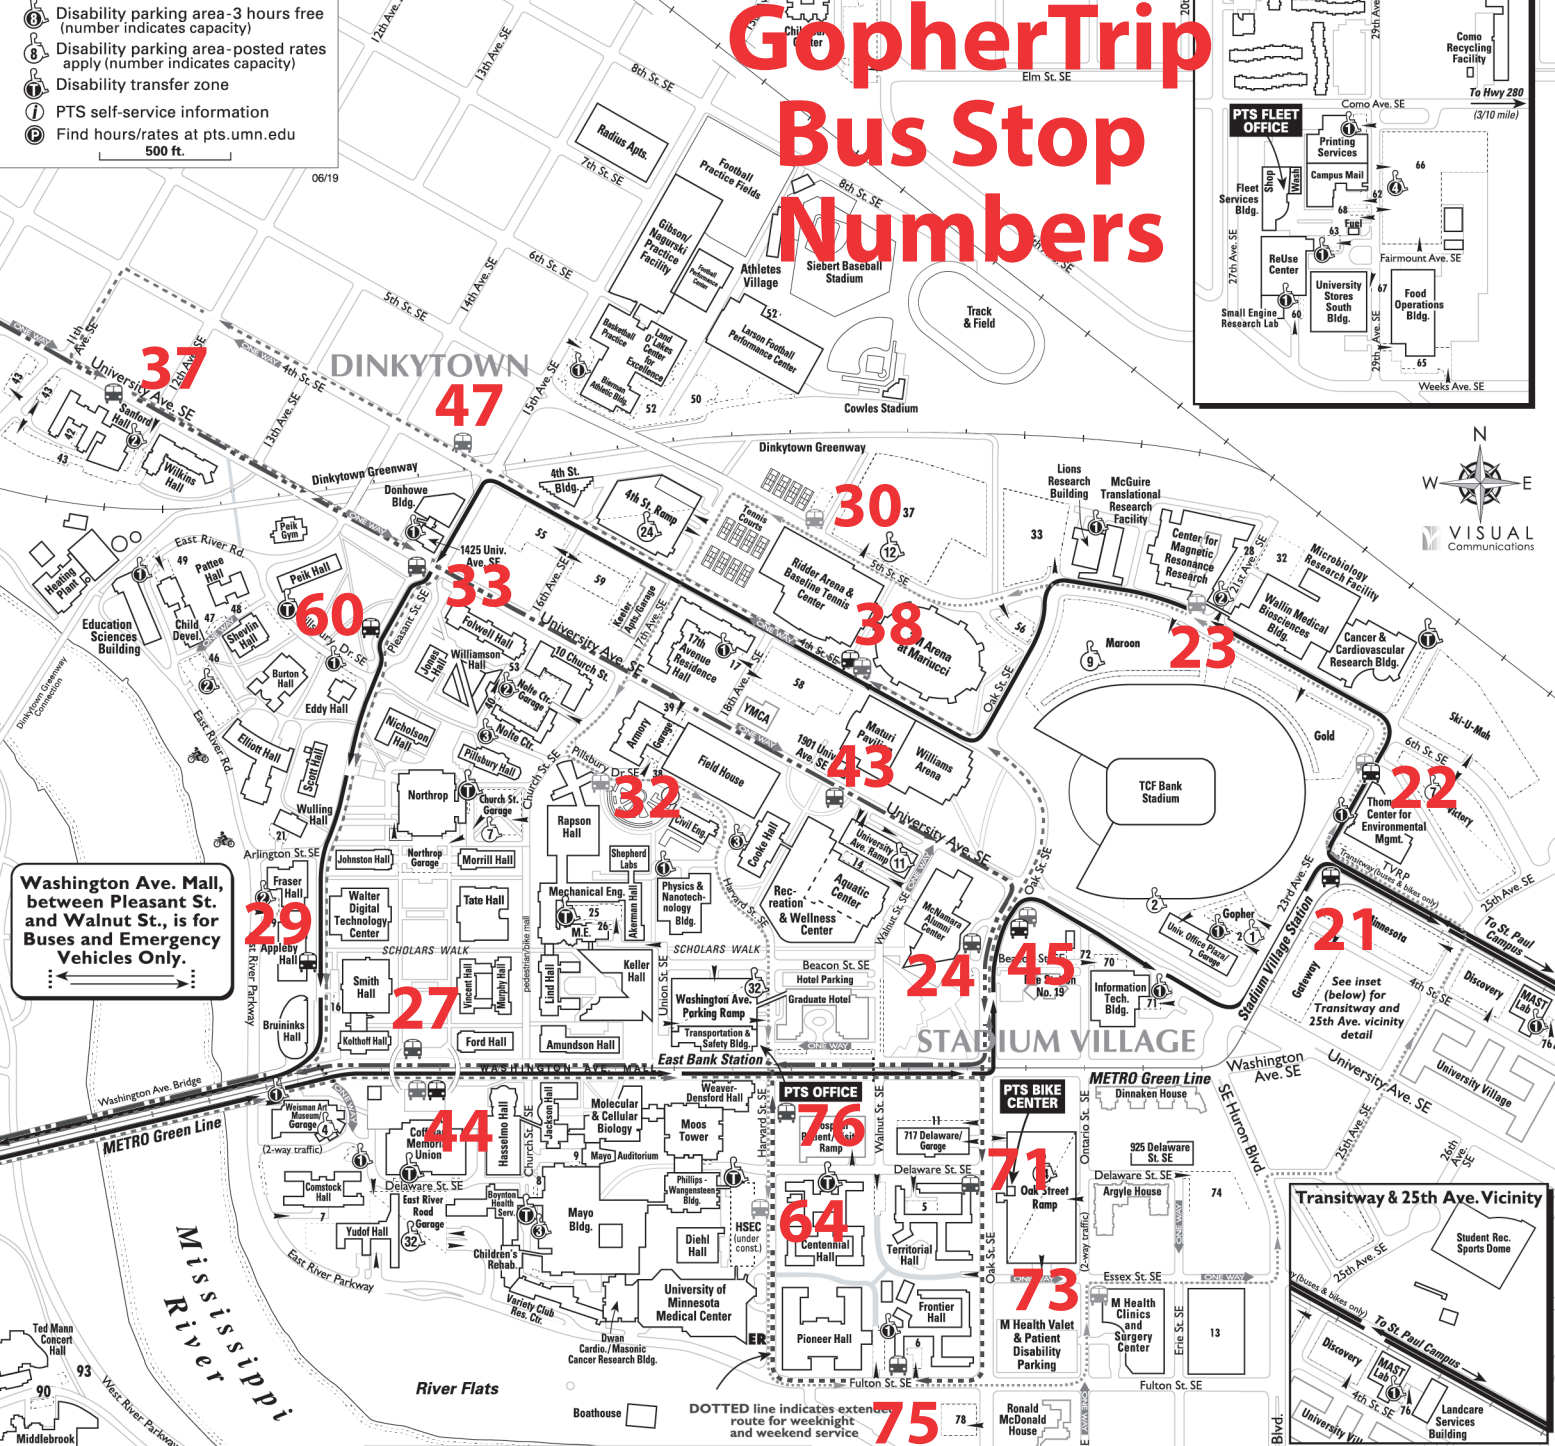

UNIVERSITY OF MINNESOTA MINNEAPOLIS EAST BANK

- Campus Transit Routes**
- East Bank Circulator
 - Campus Connector
 - University Avenue Circulator
 - 4th Street Circulator
 - Bus stop
 - Paratransit service: z.umn.edu/paratransit

Intercession/Breaks / Summer Session

6	7	8	9	10	11	12	1	2	3	4	5	6	7	8	9	10	
am												pm					
← Every 15 min (Monday-Friday) →												← Summer 9:30 →					
← Campus Connector - 121 →												← Summer 9:30 →					
← Every 15 min (Monday-Friday) →												← Summer 9:30 →					
← University Ave. Circ. - 122 →												← Summer 9:30 →					
← Every 10 min 9:00 →												← Every 20 min 3:00 →		← Every 10 min 5:30 →		No service	
← East Bank Circulator - 120 →																	

Find real-time bus tracking at z.umn.edu/bustracking

Saturday-Sunday (Fall/Spring/Finals)

8	9	10	11	12	1	2	3	4	5	6	7	8	9	10	11	12
am												pm				
← Every 15 min →												← Saturday 12:15 →				
← Campus Connector - 121 →												← Sunday 12:15 →				
← Every 15 min →												← Saturday 12:15 →				
← University Ave. Circulator - 122 →												← Sunday 12:15 →				

GopherTrip Bus Stop Numbers

Washington Ave. Mall, between Pleasant St. and Walnut St., is for Buses and Emergency Vehicles Only.

Monday-Friday (Fall/Spring/Finals)

6	7	8	9	10	11	12	1	2	3	4	5	6	7	8	9	10	11	12
am												pm						
← Every 5 min (Mon-Wed) →												← Every 15 min (Thurs-Fri) →						
← Campus Connector - 121 →												← Every 15 min (Thurs-Fri) →						
← Every 10 min (Mon-Wed) →												← Every 15 min (Thurs-Fri) →						
← University Ave. Circulator - 122 →												← Every 15 min (Thurs-Fri) →						
← Every 10 min →												No service						
← 4th Street Circulator - 123 →																		
← Every 10 min 9:00 →												← Every 20 min 3:00 →		← Every 10 min 5:30 →		No service		
← East Bank Circulator - 120 →																		