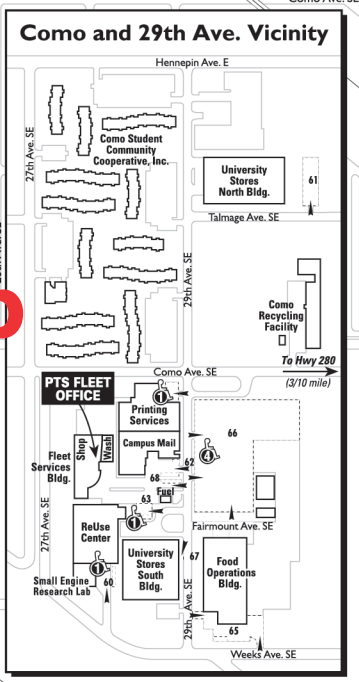

UNIVERSITY OF MINNESOTA MINNEAPOLIS EAST BANK

- Campus Transit Routes**
- East Bank Circulator
 - Campus Connector
 - University Avenue Circulator
 - 4th Street Circulator
 - Bus stop
 - Paratransit service: z.umn.edu/paratransit

- METRO Green Line**
- Disability parking area-3 hours free (number indicates capacity)
 - Disability parking area-posted rates apply (number indicates capacity)
 - Disability transfer zone
 - PTS self-service information
 - Find hours/rates at pts.umn.edu
- 500 ft.

Intercession/Breaks / Summer Session

6	7	8	9	10	11	12	1	2	3	4	5	6	7	8	9	10	
am												pm					
← Every 15 min (Monday-Friday) →												← Summer 9:30 →					
← Campus Connector - 121 →												← Summer 9:30 →					
← Every 15 min (Monday-Friday) →												← Summer 9:30 →					
← University Ave. Circ. - 122 →												← Summer 9:30 →					
← Every 10 min 9:00 →												← Every 20 min 3:00 →		← Every 10 min 5:30 →		No service	
← East Bank Circulator - 120 →																	

GopherTrip Bus Stop Numbers

Washington Ave. Mall, between Pleasant St. and Walnut St., is for Buses and Emergency Vehicles Only.

Monday-Friday (Fall/Spring/Finals)

6	7	8	9	10	11	12	1	2	3	4	5	6	7	8	9	10	11	12
am												pm						
← Every 5 min (Mon-Wed) →												← Every 15 min (Thurs-Fri) →						
← Campus Connector - 121 →												← Every 15 min (Thurs-Fri) →						
← Every 10 min (Mon-Wed) →												← Every 15 min (Thurs-Fri) →						
← University Ave. Circulator - 122 →												← Every 15 min (Thurs-Fri) →						
← Every 10 min →												No service						
← 4th Street Circulator - 123 →																		
← Every 10 min 9:00 →												← Every 20 min 3:00 →		← Every 10 min 5:30 →		No service		
← East Bank Circulator - 120 →																		