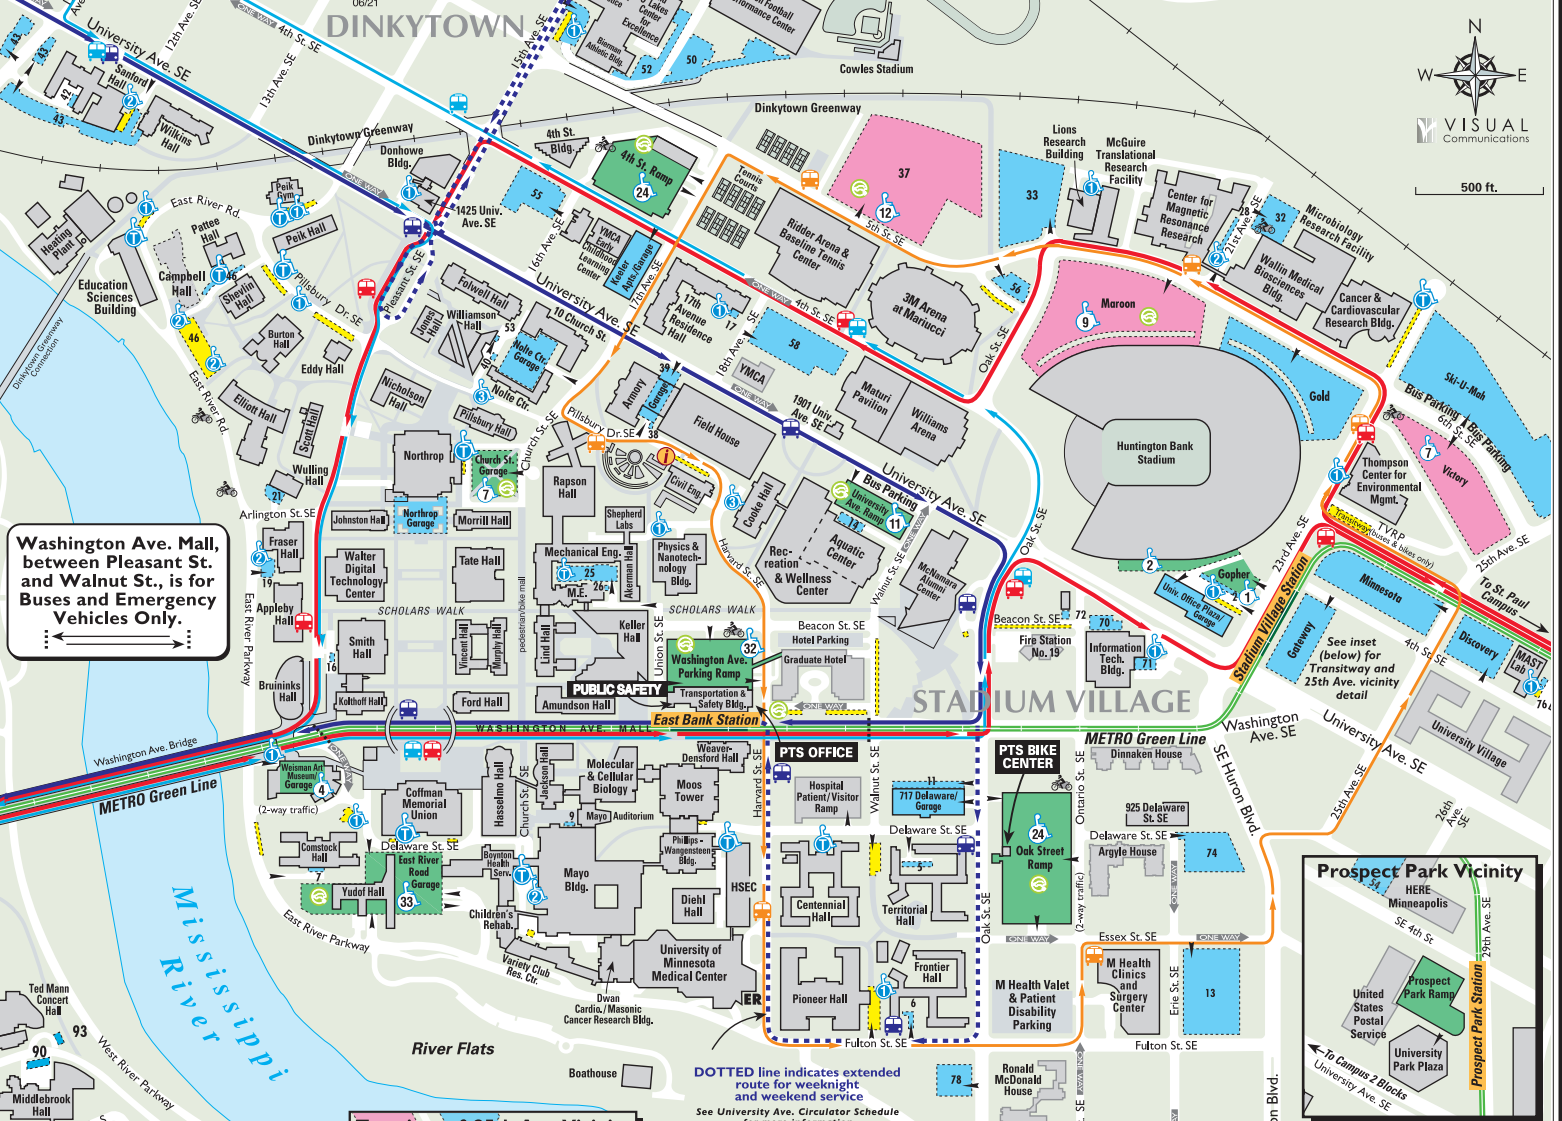

Campus Transit Routes

- East Bank Circulator
- Campus Connector
- University Avenue Circulator
- 4th Street Circulator
- Bus stop (color indicates route)

Events may alter campus bus routes.

Paratransit service: z.umn.edu/paratransit

Intercession/Breaks/Summer Session												
6	7	8	9	10	11	12	1	2	3	4	5	6
← Every 15 min Intercession/Breaks (Monday-Friday)						→ Every 15 min Intercession/Breaks (Monday-Friday)						
← Campus Connector -121 (Monday-Friday)						→ Campus Connector -121 (Monday-Friday)						
← Every 15 min Intercession/Breaks (Monday-Friday)						→ Every 15 min Intercession/Breaks (Monday-Friday)						
← University Ave. Circ. -122 (Monday-Friday)						→ University Ave. Circ. -122 (Monday-Friday)						
← Every 10 min East Bank Circulator (Monday-Friday)						→ Every 10 min East Bank Circulator (Monday-Friday)						
← No service						→ No service						

Monday-Friday (Fall/Spring/Finals)												
6	7	8	9	10	11	12	1	2	3	4	5	6
← 7:30 →						← 6:30 →						
← Every 5 min Campus Connector -121 (Mon-Wed)						← Every 10 min Campus Connector -121 (Mon-Wed)						
← Every 15 min University Ave. Circulator -122 (Thurs-Fri)						← Every 15 min University Ave. Circulator -122 (Thurs-Fri)						
← Every 10 min East Bank Circulator						← Every 10 min East Bank Circulator						
← No service						← No service						

Find real-time bus tracking at z.umn.edu/gophertrip

Washington Ave. Mall, between Pleasant St. and Walnut St., is for Buses and Emergency Vehicles Only.