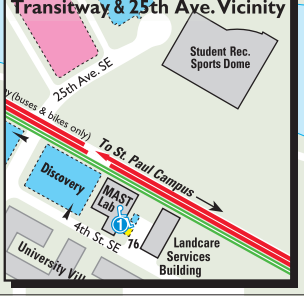

Campus Transit Routes

- East Bank Circulator
- Campus Connector
- University Avenue Circulator
- 4th Street Circulator
- Bus stop (color indicates route)

Events may alter campus bus routes.

Paratransit service: z.umn.edu/paratransit

Intercession/Breaks/Summer Session												
6	7	8	9	10	11	12	1	2	3	4	5	6
← Every 15 min Intercession/Breaks (Monday-Friday)						→ Every 15 min Intercession/Breaks (Monday-Friday)						
← Campus Connector -121 (Monday-Friday)						→ Campus Connector -121 (Monday-Friday)						
← Every 15 min Intercession/Breaks (Monday-Friday)						→ Every 15 min Intercession/Breaks (Monday-Friday)						
← University Ave. Circ. -122 (Monday-Friday)						→ University Ave. Circ. -122 (Monday-Friday)						
← Every 10 min East Bank Circulator (Monday-Friday)						→ Every 10 min East Bank Circulator (Monday-Friday)						
← No service						→ No service						

Find real-time bus tracking at z.umn.edu/gophertrip

Washington Ave. Mall, between Pleasant St. and Walnut St., is for Buses and Emergency Vehicles Only.

Parking & Transportation Services
UNIVERSITY OF MINNESOTA
 300 Transportation & Safety Building
 511 Washington Avenue SE
 Minneapolis, MN 55455
 Phone 612-626-7275 | Fax 612-624-8899
pts.umn.edu | parking@umn.edu
 Copyright © 2021 Regents of the University of Minnesota. All rights reserved.