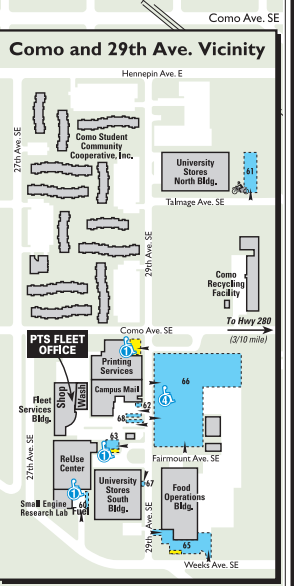

Campus Transit Routes

- East Bank Circulator
- Campus Connector
- University Avenue Circulator
- 4th Street Circulator
- Bus stop (color indicates route)

Events may alter campus bus routes.

Paratransit service: z.umn.edu/paratransit

Intercession/Breaks/Summer Session												
6	7	8	9	10	11	12	1	2	3	4	5	6
← Every 15 min Intercession/Breaks (Monday-Friday)						→ Every 15 min Intercession/Breaks (Monday-Friday)						
← Campus Connector -121 (Monday-Friday)						→ Campus Connector -121 (Monday-Friday)						
← Every 15 min Intercession/Breaks (Monday-Friday)						→ Every 15 min Intercession/Breaks (Monday-Friday)						
← University Ave. Circ. -122 (Monday-Friday)						→ University Ave. Circ. -122 (Monday-Friday)						
← Every 10 min East Bank Circulator (Monday-Friday)						→ Every 10 min East Bank Circulator (Monday-Friday)						
← No service						→ No service						

Monday-Friday (Fall/Spring/Finals)												
6	7	8	9	10	11	12	1	2	3	4	5	6
← 7:30 →						← 6:30 →						
← Every 5 min Campus Connector -121 (Mon-Wed)						← Every 10 min Campus Connector -121 (Mon-Wed)						
← Every 15 min University Ave. Circulator -122 (Thurs-Fri)						← Every 15 min University Ave. Circulator -122 (Thurs-Fri)						
← Every 10 min East Bank Circulator						← Every 10 min East Bank Circulator						
← No service						← No service						

Find real-time bus tracking at z.umn.edu/gophertrip

Washington Ave. Mall, between Pleasant St. and Walnut St., is for Buses and Emergency Vehicles Only.

Parking & Transportation Services
UNIVERSITY OF MINNESOTA
 300 Transportation & Safety Building
 511 Washington Avenue SE
 Minneapolis, MN 55455
 Phone 612-626-7275 | Fax 612-624-8899
pts.umn.edu | parking@umn.edu
 Copyright © 2021 Regents of the University of Minnesota. All rights reserved.