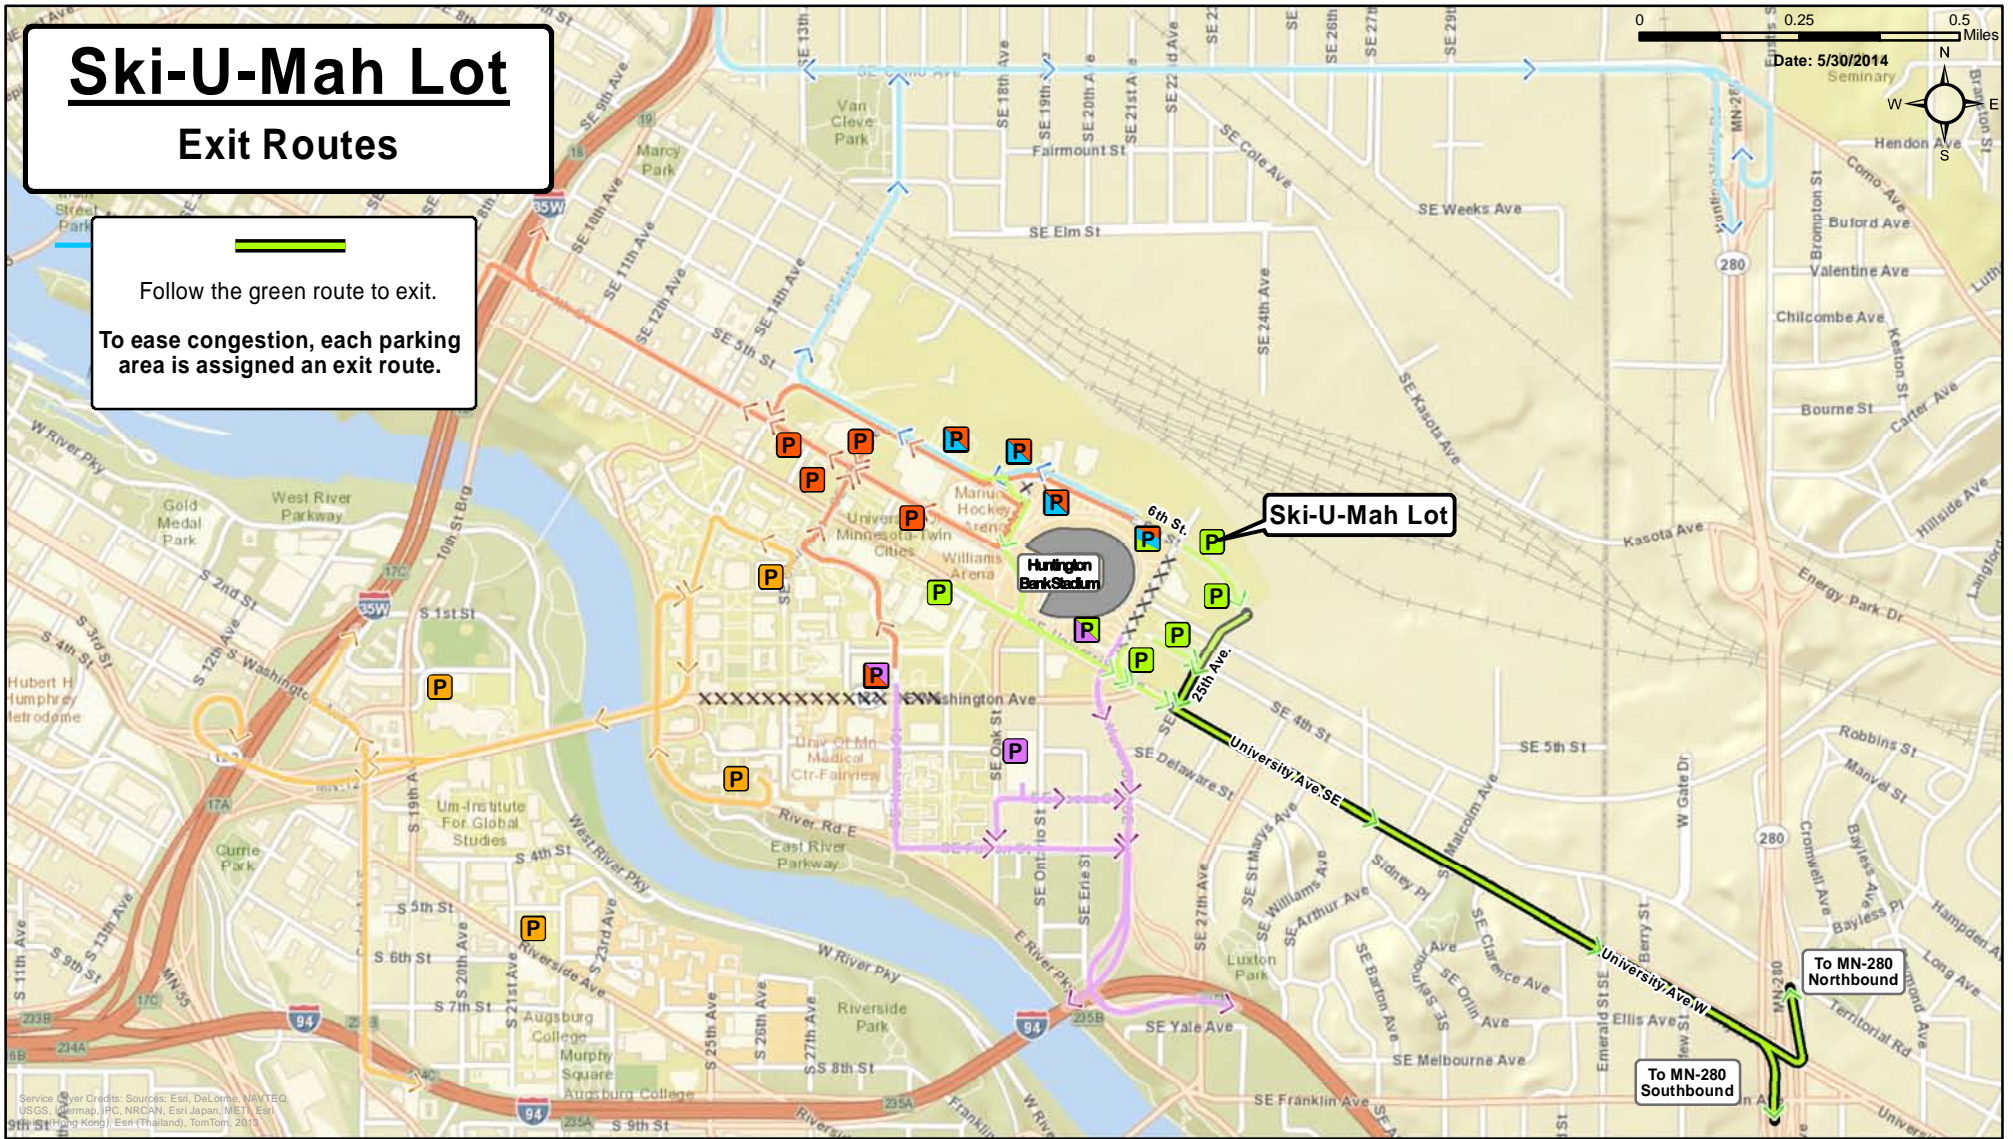

Ski-U-Mah Lot

Access Routes

Pre-Event:
To ease traffic flow, please follow the recommended routes.

Post-Event:
Officers and/or signs will direct traffic leaving campus so that you can exit as quickly as possible. You might not leave the same way that you arrived.

1. Exit at University Ave.
2. Right at University Ave.
3. Right at 25th Ave.
4. Left at 6th St.
5. Right into Ski-U-Mah Lot.

From I-35W Northbound

1. Exit at University Ave. (Exit 18)
2. Right at University Ave.
3. Left at 25th Ave.
4. Right at 6th St.
5. Left into Ski-U-Mah Lot.

From MN-280 Northbound

1. Exit at University Ave.
2. Left at University Ave.
3. Right at 25th Ave.
4. Left at 6th St.
5. Right into Ski-U-Mah Lot.

Ski-U-Mah Lot

Exit Routes

Follow the green route to exit.

To ease congestion, each parking area is assigned an exit route.

To MN-280 Northbound

1. Turn left onto 6th St.
2. Turn right onto 25th Ave.
3. Turn left onto University Ave.
4. Follow signs to MN-280 North