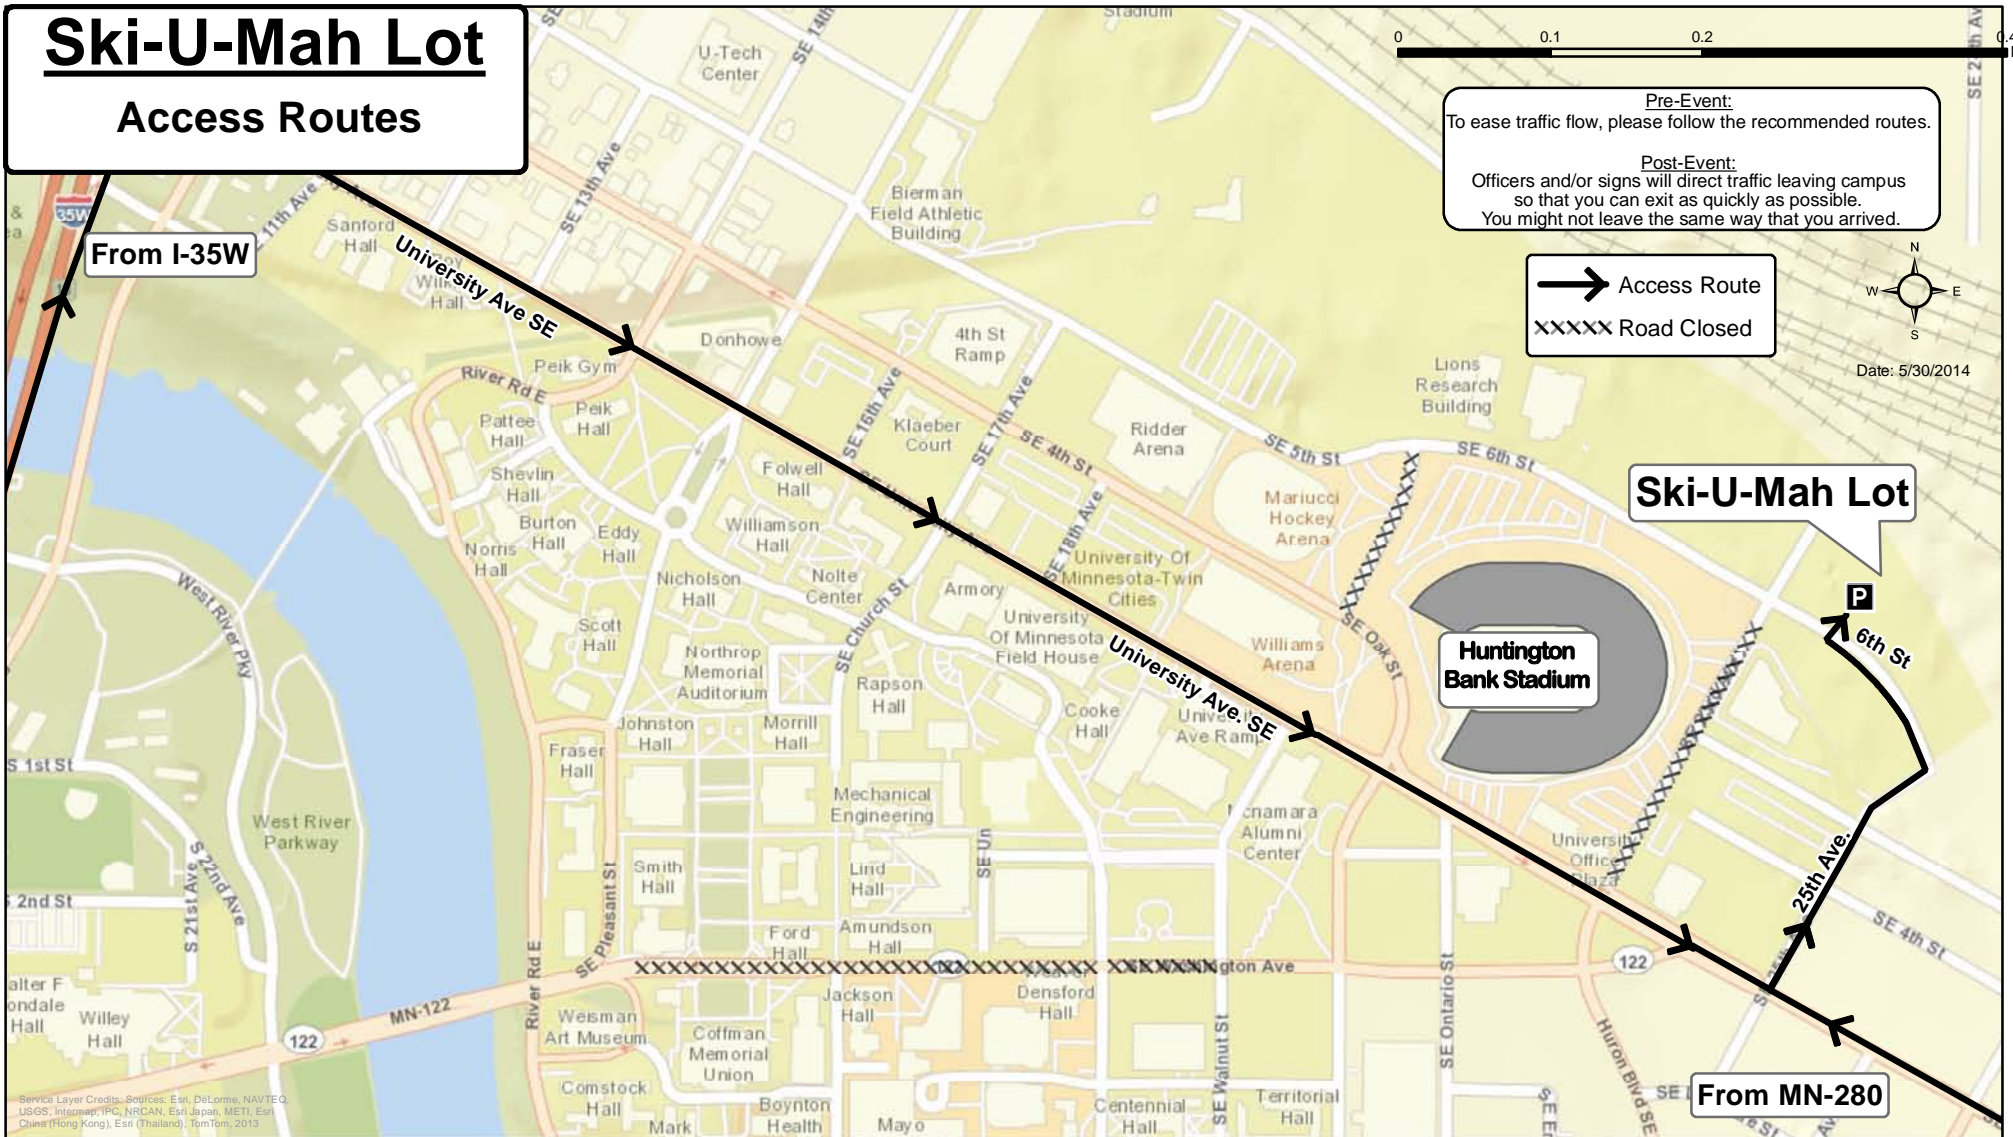

Ski-U-Mah Lot

Access Routes

Pre-Event:
To ease traffic flow, please follow the recommended routes.

Post-Event:
Officers and/or signs will direct traffic leaving campus so that you can exit as quickly as possible. You might not leave the same way that you arrived.

→ Access Route
XXXXXX Road Closed

Date: 5/30/2014

From I-35W Southbound

1. Exit at MN-280 South
2. Exit and right at University Ave.
3. Right at 25th Ave.
4. Left at 6th St.
5. Right into Ski-U-Mah Lot.

From MN-280 Southbound

1. Exit at University Ave.
2. Right at University Ave.
3. Right at 25th Ave.
4. Left at 6th St.
5. Right into Ski-U-Mah Lot.

From I-35W Northbound

1. Exit at University Ave. (Exit 18)
2. Right at University Ave.
3. Left at 25th Ave.
4. Right at 6th St.
5. Left into Ski-U-Mah Lot.

To MN-280 Southbound

1. Turn left onto 6th St.
2. Turn right onto 25th Ave.
3. Turn left onto University Ave.
4. Follow signs to MN-280 South