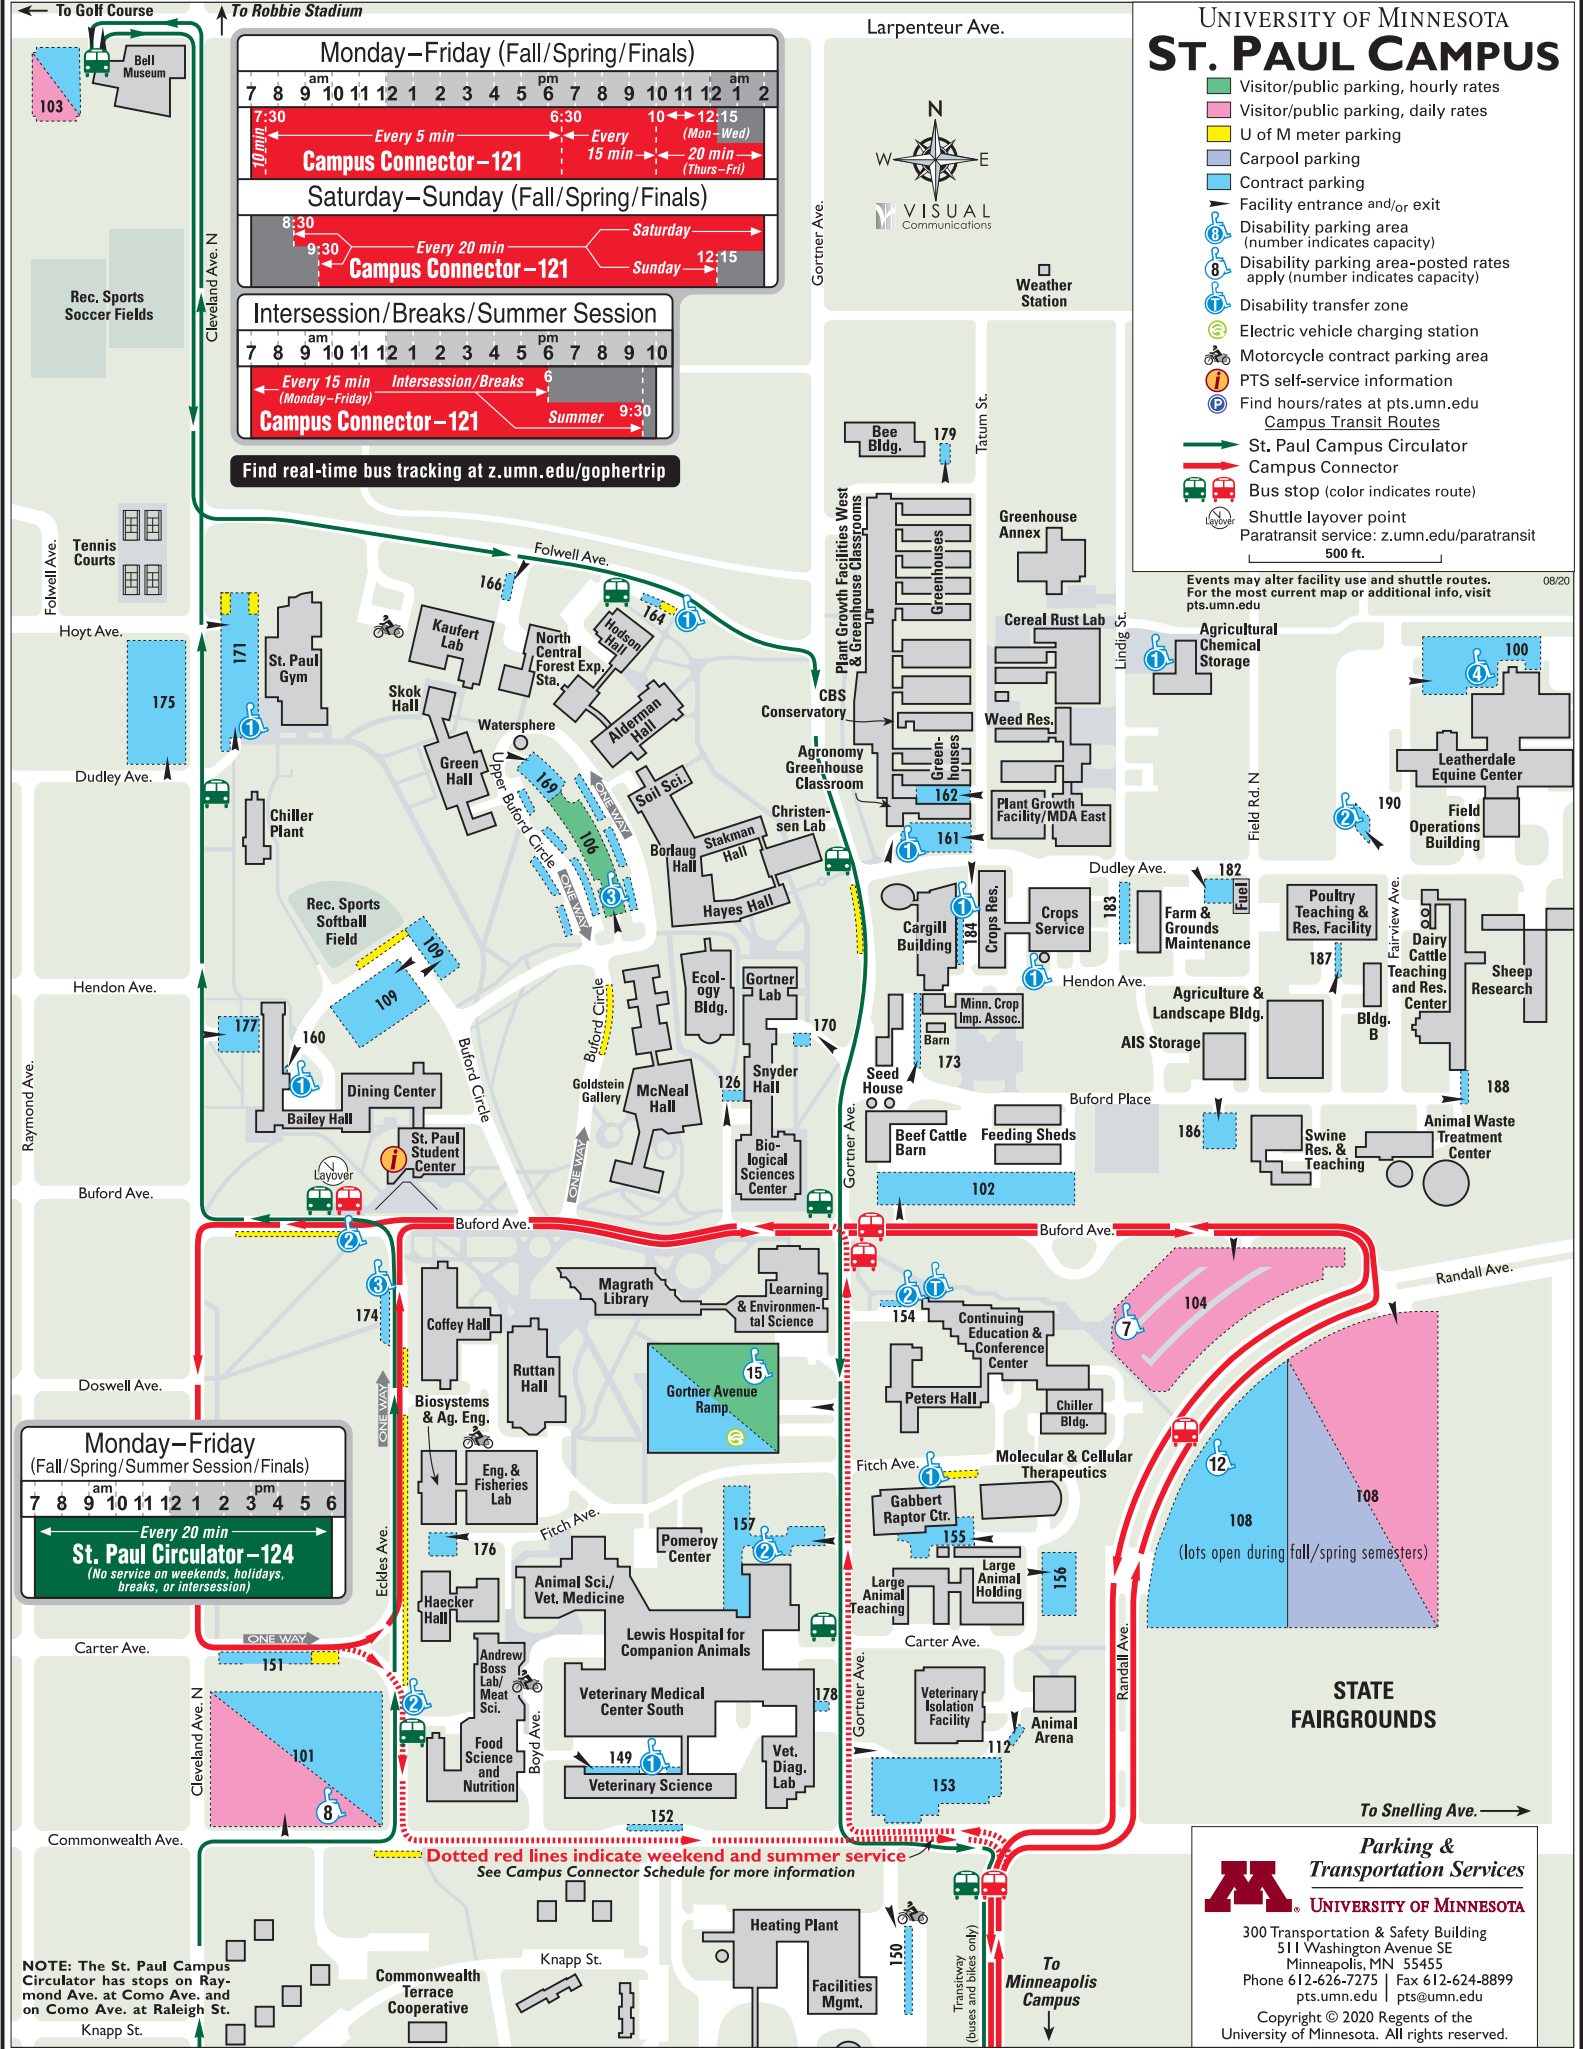

UNIVERSITY OF MINNESOTA ST. PAUL CAMPUS

- Visitor/public parking, hourly rates
- Visitor/public parking, daily rates
- U of M meter parking
- Carpool parking
- Contract parking
- ▶ Facility entrance and/or exit
- ♿ Disability parking area (number indicates capacity)
- ♿ Disability parking area-posted rates apply (number indicates capacity)
- ♿ Disability transfer zone
- ⚡ Electric vehicle charging station
- 🏍 Motorcycle contract parking area
- 🚗 PTS self-service information
- 📍 Find hours/rates at pts.umn.edu
- ➔ Campus Transit Routes
- ➔ St. Paul Campus Circulator
- ➔ Campus Connector
- 🚏 Bus stop (color indicates route)
- 🚏 Shuttle layover point
- 🚏 Paratransit service: z.umn.edu/paratransit 500 ft.

Events may alter facility use and shuttle routes. For the most current map or additional info, visit pts.umn.edu 08/20

Monday–Friday (Fall/Spring/Finals)																			
7	8	9	10	11	12	1	2	3	4	5	6	7	8	9	10	11	12	1	2
Campus Connector – 121 Every 5 min (7:30 am to 6:30 pm) Every 15 min (6:30 pm to 10:10 pm) Every 20 min (10:10 pm to 12:15 am)																			
Saturday–Sunday (Fall/Spring/Finals)																			
Campus Connector – 121 Saturday: Every 20 min (8:30 am to 12:15 pm) Sunday: Every 20 min (9:30 am to 12:15 pm)																			
Interession/Breaks/Summer Session																			
7	8	9	10	11	12	1	2	3	4	5	6	7	8	9	10				
Campus Connector – 121 Interession/Breaks: Every 15 min (Monday–Friday) Summer: Every 15 min (9:30 am to 6:00 pm)																			

Find real-time bus tracking at z.umn.edu/gophertrip

Monday–Friday (Fall/Spring/Summer Session/Finals)													
7	8	9	10	11	12	1	2	3	4	5	6		
St. Paul Circulator – 124 Every 20 min (No service on weekends, holidays, breaks, or interession)													

NOTE: The St. Paul Campus Circulator has stops on Raymond Ave. at Como Ave. and on Como Ave. at Raleigh St. Knapp St.

Dotted red lines indicate weekend and summer service. See Campus Connector Schedule for more information.