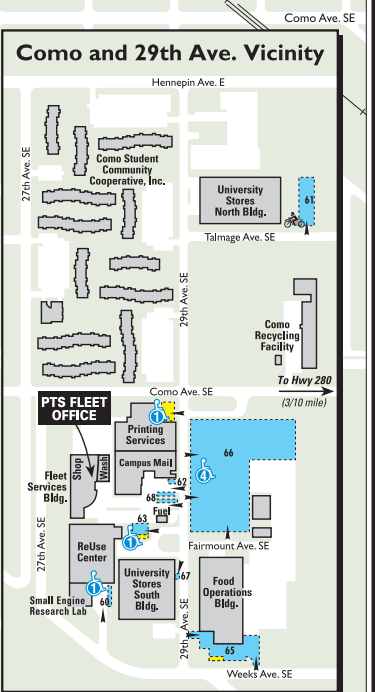

Find real-time bus tracking at z.umn.edu/gophertrip

Saturday-Sunday (Fall/Spring/Finals)																
8 am							8 pm									
8	9	10	11	12	1	2	3	4	5	6	7	8	9	10	11	12
← Every 20 min							→ Every 20 min									
← Campus Connector -121							→ Campus Connector -121									
← Every 15 min							→ Every 15 min									
← University Ave. Circulator -122							→ University Ave. Circulator -122									
← Every 10 min 9:30							→ Every 10 min 9:30									
← No service							→ No service									

Washington Ave. Mall, between Pleasant St. and Walnut St., is for Buses and Emergency Vehicles Only.

Monday-Friday (Fall/Spring/Finals)																
6 am							6 pm									
6	7	8	9	10	11	12	1	2	3	4	5	6	7	8	9	10
← Every 5 min							→ Every 5 min									
← Campus Connector -121							→ Campus Connector -121									
← Every 10 min							→ Every 10 min									
← University Ave. Circulator -122							→ University Ave. Circulator -122									
← Every 10 min							→ Every 10 min									
← 4th Street Circulator -123							→ 4th Street Circulator -123									
← No service							→ No service									
← Every 10 min 19:00							→ Every 10 min 19:00									
← East Bank Circulator -120							→ East Bank Circulator -120									
← Every 20 min 3:00							→ Every 20 min 3:00									
← Every 10 min							→ Every 10 min									
← No service							→ No service									