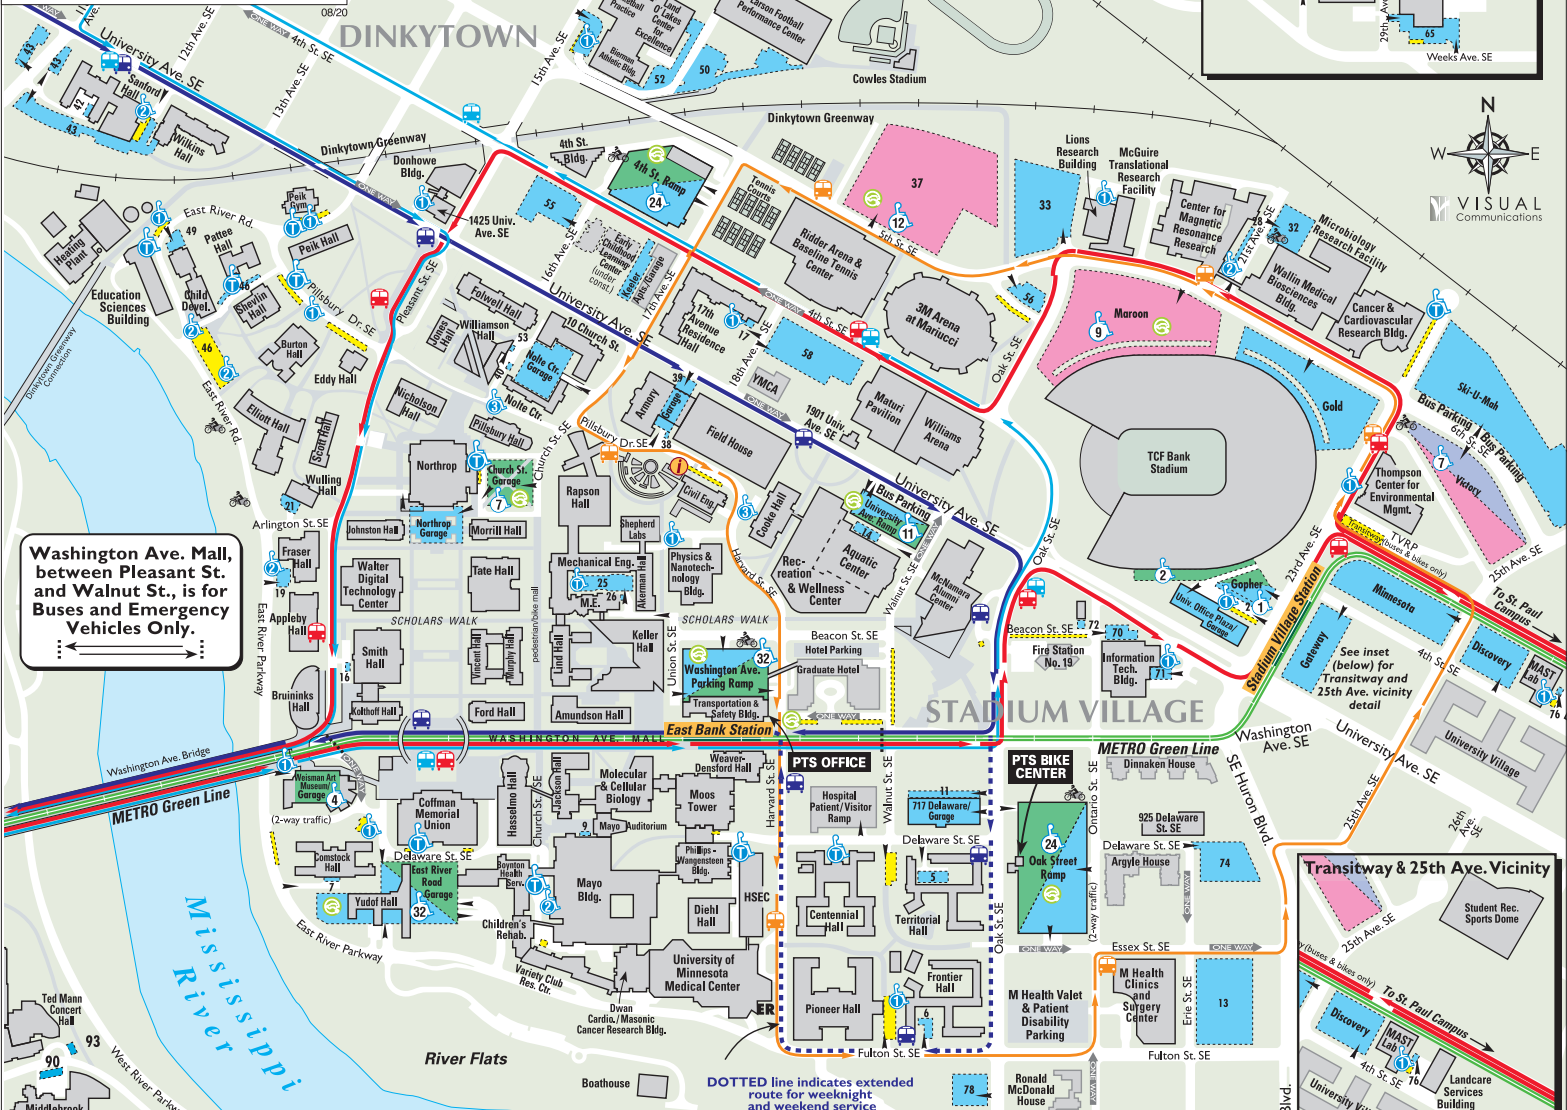

Campus Transit Routes

- East Bank Circulator
- Campus Connector
- University Avenue Circulator
- 4th Street Circulator
- 🚏 Bus stop (color indicates route)

Paratransit service: z.umn.edu/paratransit

Intercession/Breaks/Summer Session																
6 am							6 pm									
6	7	8	9	10	11	12	1	2	3	4	5	6	7	8	9	10
← Every 15 min (Monday-Friday)							→ Every 15 min (Monday-Friday)									
← Campus Connector -121							→ Campus Connector -121									
← Every 15 min (Monday-Friday)							→ Every 15 min (Monday-Friday)									
← University Ave. Circ. -122							→ University Ave. Circ. -122									
← Every 10 min 19:00							→ Every 10 min 19:00									
← East Bank Circulator -120							→ East Bank Circulator -120									
← Every 20 min 3:00							→ Every 20 min 3:00									
← Every 10 min							→ Every 10 min									
← No service							→ No service									

Washington Ave. Mall, between Pleasant St. and Walnut St., is for Buses and Emergency Vehicles Only.

Monday-Friday (Fall/Spring/Finals)																
6 am							6 pm									
6	7	8	9	10	11	12	1	2	3	4	5	6	7	8	9	10
← Every 5 min							→ Every 5 min									
← Campus Connector -121							→ Campus Connector -121									
← Every 10 min							→ Every 10 min									
← University Ave. Circulator -122							→ University Ave. Circulator -122									
← Every 10 min							→ Every 10 min									
← 4th Street Circulator -123							→ 4th Street Circulator -123									
← No service							→ No service									
← Every 10 min 19:00							→ Every 10 min 19:00									
← East Bank Circulator -120							→ East Bank Circulator -120									
← Every 20 min 3:00							→ Every 20 min 3:00									
← Every 10 min							→ Every 10 min									
← No service							→ No service									

Events may alter facility use and shuttle routes. For the most current map or additional info, visit pts.umn.edu